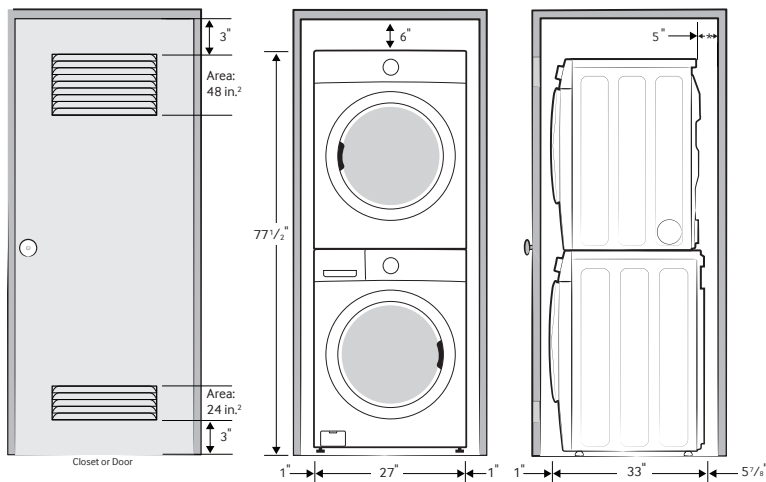

2. With stacked washer and dryer