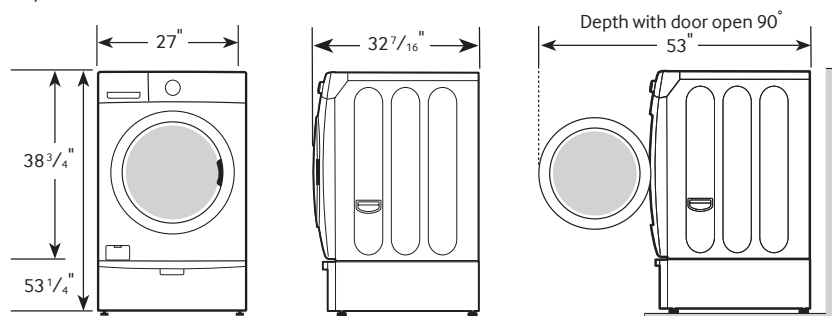

Dimensions

Required Dimensions for Installation with Pedestal:

4-Way Venting

11 Preset Dry Cycles:

Refresh, Wrinkle Away, Sanitize, Normal, Heavy Duty, Permanent Press, Bedding, Delicates, Time Dry, Air Fluff, Quick Dry

11 Options:

Mixed Load Bell, Wrinkle Prevent, Anti Static, Small Load Care, My Cycle, Adjust Time (Up), Adjust Time (Down), Sound, Child Lock, Smart Care, Drum Light

4 Temperature Settings:

High, Medium, Low, Extra Low

4 Dry Levels:

Very Dry, More Dry, Normal Dry, Damp Dry

Warranty

One (1) Year Parts and Labor

Product Dimensions & Weight (WxHxD)

Dimensions: 27" x 38³/₄" x 32⁷/₁₆"

Weight: 126 lbs

Shipping Dimensions & Weight (WxHxD)

Dimensions: 29³/₈" x 42³/₈" x 33¹/₂"

Weight: 134 lbs

Electric	Model #	UPC Code
Platinum	DV42H5200EP	887276963204
White	DV42H5200EW	887276963211

Gas	Model #	UPC Code
Platinum	DV42H5200GP	887276963235
White	DV42H5200GW	887276963242

Matching Washer

Platinum	DV42H5200AP	887276963082
White	WF42H5200AW	887276962993