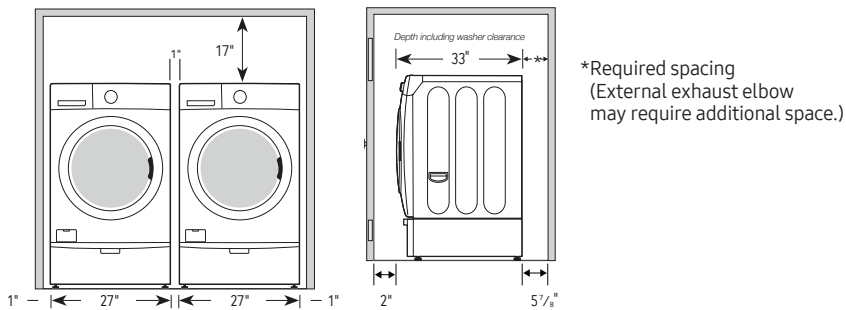

DV42H5200EP

SAMSUNG

Samsung Front-Load Electric Dryer

7.5 cu. ft. Capacity DOE

Installation Specifications

If the washer and dryer are installed together or the dryer alone, the closet front must have two unobstructed air openings for a combined minimum total area of 72-inch² (see stacked build below). Your washer alone does not require a specific air opening.

1. Alcove or closet installation

Minimum Clearance for Closet and Alcove Installations: