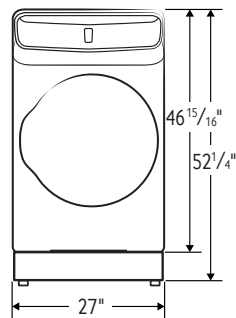

Installation with pedestal