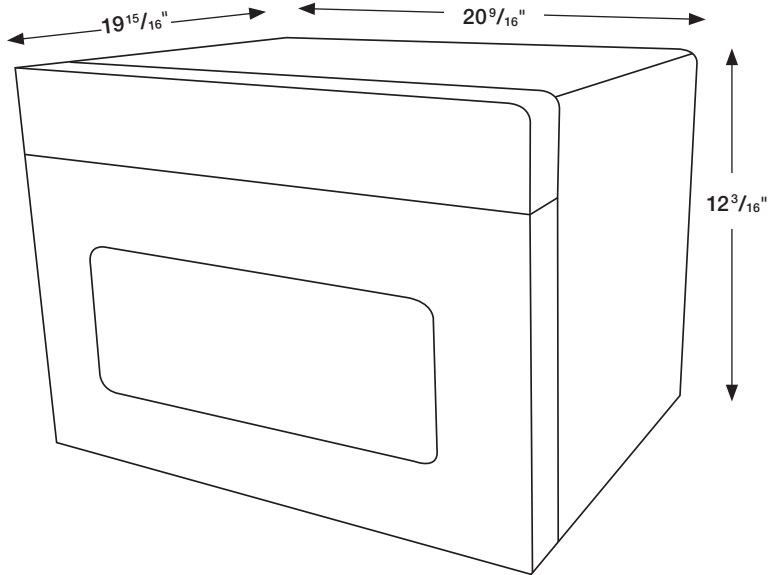

*Compared to Samsung's MC11H6033CT.

POWERGRILL

- Toast, crisp, and brown your favorite food.
- PowerGrill delivers 1300W of cooking power through its direct grilling element.

CERAMIC ENAMEL INTERIOR

- Ceramic Enamel Interior is scratch resistant and easy to clean.
- The durable ceramic enamel surface has a porcelain-like coating.

MC11K7035CG

1.1 cu. ft. Countertop Power Convection Microwave

Dimensions

Specifications

- Oven Cavity: 1.1 cu. ft.
- Power Output:
 - Microwave: 1000W
 - PowerGrill: 1300W
 - Power Convection: 1790W
- Power Consumption (Microwave): 1600W
- Power Source: 120V/60Hz
- Control Method: Glass Touch + Dial
- Display: LED
- Cooking Control: 10 Power Levels
- Microwave Distribution Mechanism: Turntable

Warranty

One (1) Year Parts and Labor

Product Dimensions & Weight (WxHxD)

Cavity Dimensions:

14^{11/16}" x 9^{1/8}" x 14^{9/16}"

Outside Net Dimensions:

20^{9/16}" x 12^{3/16}" x 19^{15/16}"

Weight: 44.1 lbs.