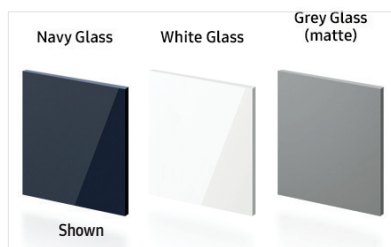

BESPOKE Panel Color Selection

Modularization