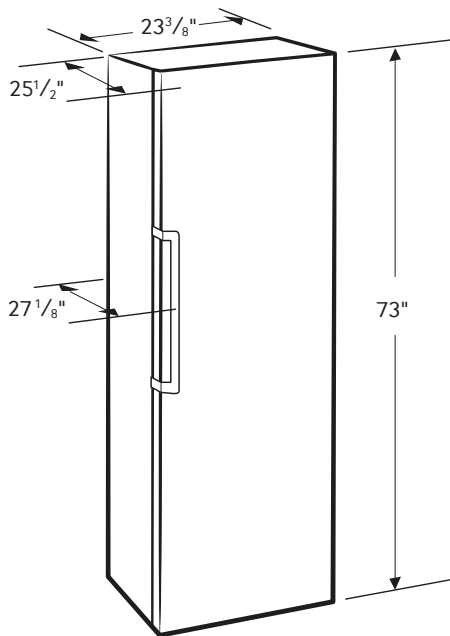

Dimensions

Capacity: 11.4 cu. ft.

- 3 Spill-Proof Shelves
- 4 Crisper Drawers
- 3 Door Bins
- High-Efficiency LED Lighting
- Adjustable Freezer Mode: Temperatures between 5°F and -8°F (0°F default temperature)
- Adjustable Fridge Mode: Temperatures between 44°F and 34°F (37°F default temperature)
- Mode Select - Switch between Freezer and Fridge Modes

Product Dimensions & Weight

Dimensions (WxHxD with hinges, handle and door):
23³/₈" x 73" x 27¹/₈"

Dimensions (WxHxD with hinges and door):
23³/₈" x 73" x 25¹/₂"

Dimensions (WxHxD without hinges and door):
23³/₈" x 73" x 22⁵/₈"

Weight: 189 lbs

Shipping Dimensions & Weight (WxHxD)

Dimensions: 25³/₄" x 73⁷/₈" x 27⁵/₈"

Weight: 207 lbs

Color	Model #	UPC Code
Navy Glass	RZ11T747441	887276533322
White Glass	RZ11T747435	887276538501
Grey Glass (matte)	RZ11T747431	887276538495