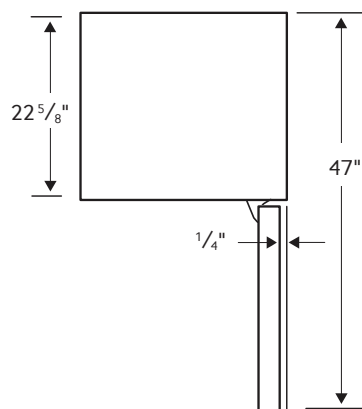

Dimensions

Capacity: 11.4 cu. ft.

- 3 Spill-Proof Shelves
- 4 Crisper Drawers
- 3 Door Bins
- High-Efficiency LED Lighting
- Adjustable Freezer Mode: Temperatures between 5°F and -8°F (0°F default temperature)
- Adjustable Fridge Mode: Temperatures between 44°F and 34°F (37°F default temperature)
- Mode Select - Switch between Freezer and Fridge Modes

Product Dimensions & Weight

Dimensions (WxHxD with hinges, handle and door):
23³/₈" x 73" x 27¹/₈"

Dimensions (WxHxD with hinges and door):
23³/₈" x 73" x 25¹/₂"

Dimensions (WxHxD without hinges and door):
23³/₈" x 73" x 22⁵/₈"

Weight: 189 lbs

Shipping Dimensions & Weight (WxHxD)

Dimensions: 25³/₄" x 73⁷/₈" x 27⁵/₈"

Weight: 207 lbs

Color	Model #	UPC Code
Navy Glass	RZ11T747441	887276533322
White Glass	RZ11T747435	887276538501
Grey Glass (matte)	RZ11T747431	887276538495