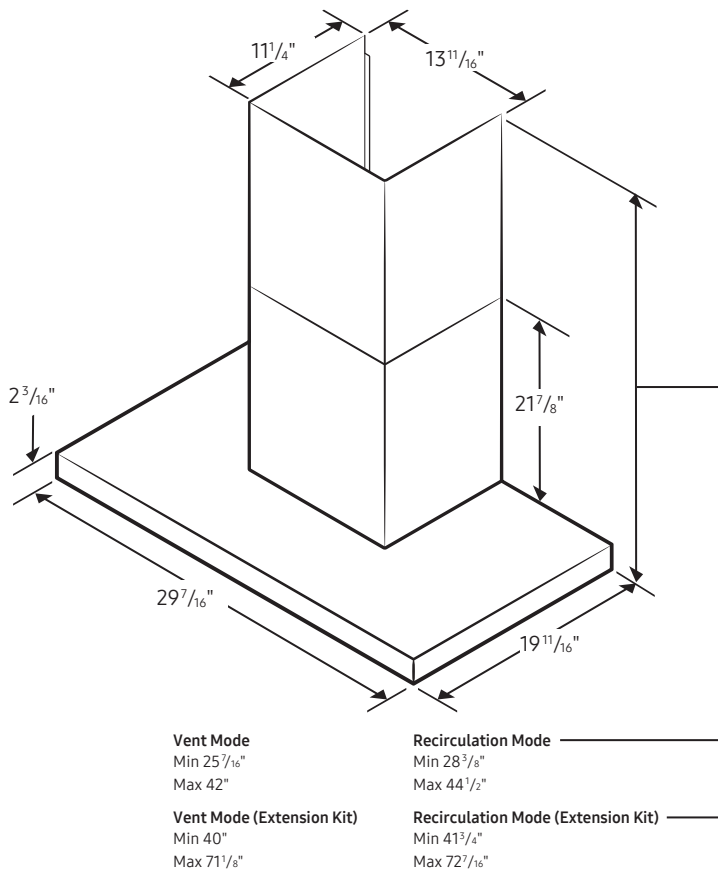

Warranty

One (1) Year All Parts and Labor

Product Dimensions & Weight (WxHxD)

Outside (Max) Hood Dimensions:

29⁷/₁₆" x 25⁷/₁₆" x 19¹¹/₁₆"

Weight: 33.3 lbs

Dimensions and Clearance

Shipping Dimensions & Weight (WxHxD)

Dimensions:

33³/₁₆" x 25²⁵/₃₂" x 19¹¹/₁₆"

Weight: 57.1 lbs

Color

Clean White Panel/
Stainless Steel Duct

Clean Grey Panel/
Stainless Steel Duct

Clean Deep Charcoal
Panel/Black Stainless
Steel Duct

Optional Accessories