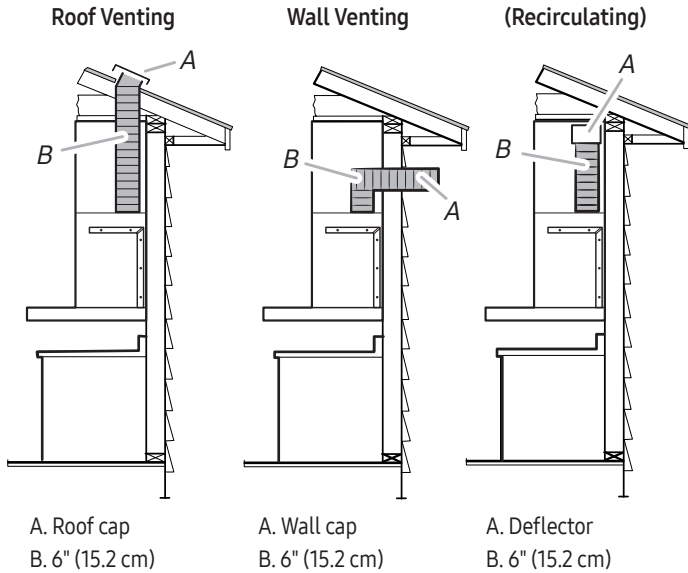

Convenience

- LED Bar Lighting
- Easy-to-Clean Baffle Filters

ADA Compliant

NK30CB600W

SAMSUNG

30" Range Hood

Venting Methods

Total Power
210W

Warranty

One (1) Year All Parts and Labor

Product Dimensions & Weight (WxHxD)

Outside (Max) Hood Dimensions:

29⁷/₁₆" x 25⁷/₁₆" x 19¹¹/₁₆"

Weight: 33.3 lbs

Dimensions and Clearance

Shipping Dimensions & Weight (WxHxD)

Dimensions:

33³/₁₆" x 25²⁵/₃₂" x 19¹¹/₁₆"

Weight: 57.1 lbs

Color

Clean White Panel/
Stainless Steel Duct

Clean Grey Panel/
Stainless Steel Duct

Clean Deep Charcoal
Panel/Black Stainless
Steel Duct

Optional Accessories