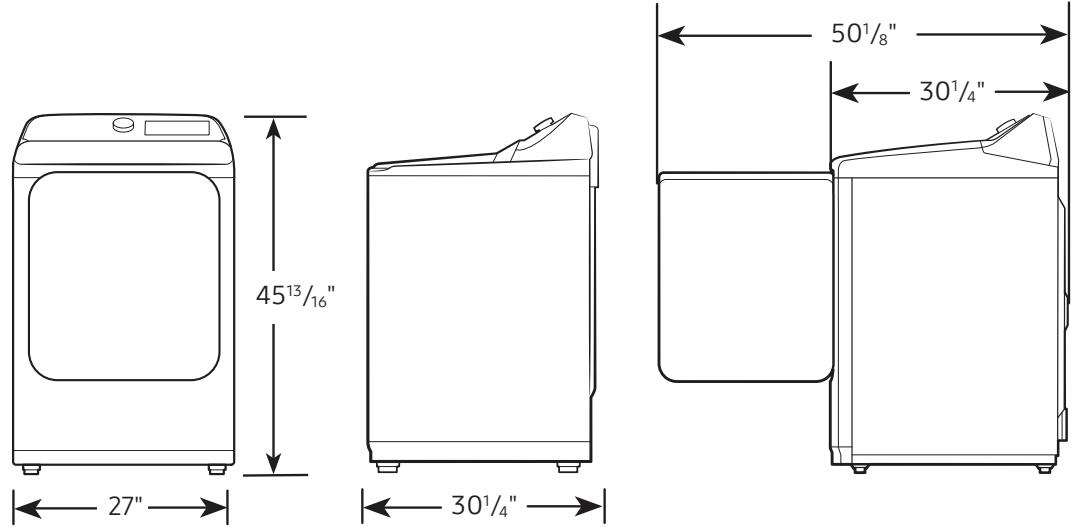

Shipping Dimensions & Weight (WxHxD)

Dimensions: 29⁹/₁₆" x 48⁵/₈" x 31³/₁₆"
Weight: 125.7 lbs

Electric Dryer	Model #	UPC Code
Ivory	DVE55A7300E	887276551609
Gas Dryer		
Ivory	DVG55A7300E	887276557823
Matching Washer		
Ivory	WA55A7300AE	887276751221
Optional Accessories		
Vent Kit	DV-2A	887276146416

DVE55A7300E

Samsung 7.4 cu. ft. Smart Electric Dryer with Steam Sanitize+

Dimensions

Required dimensions for installation:

Installation Specifications – Side-by-Side

If the washer and dryer are installed together or the dryer alone, the closet front must have two unobstructed air openings for a combined minimum total area of 72-inch². Your washer alone does not require a specific air opening.