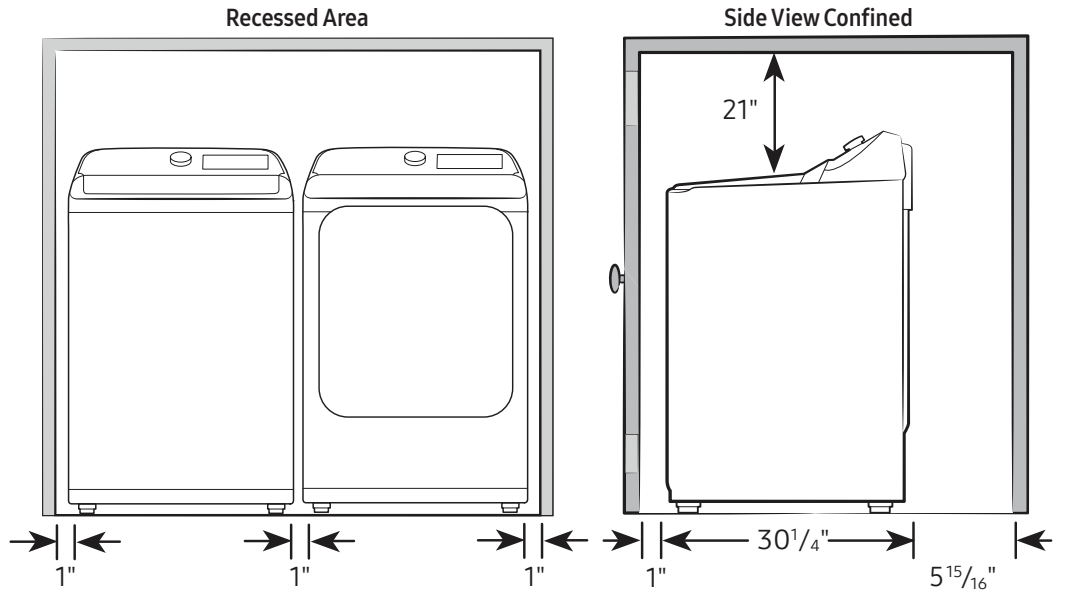

Shipping Dimensions & Weight (WxHxD)

Dimensions: 29⁹/₁₆" x 48⁵/₈" x 31³/₁₆"
Weight: 125.7 lbs

Electric Dryer	Model #	UPC Code
Ivory	DVE55A7300E	887276551609
Gas Dryer		
Ivory	DVG55A7300E	887276557823
Matching Washer		
Ivory	WA55A7300AE	887276751221
Optional Accessories		
Vent Kit	DV-2A	887276146416

DVE55A7300E

Samsung 7.4 cu. ft. Smart Electric Dryer with Steam Sanitize+

Dimensions

Required dimensions for installation:

Installation Specifications – Side-by-Side

If the washer and dryer are installed together or the dryer alone, the closet front must have two unobstructed air openings for a combined minimum total area of 72-inch². Your washer alone does not require a specific air opening.

Alcove or closet installation

Minimum clearance for closet and alcove installations:

Connection Dimensions

Back and Side View of Electric Dryer

LEGEND:

● Cold Water Connection

Actual color may vary. Design, specifications, and color availability are subject to change without notice. Non-metric weights and measurements are approximate.