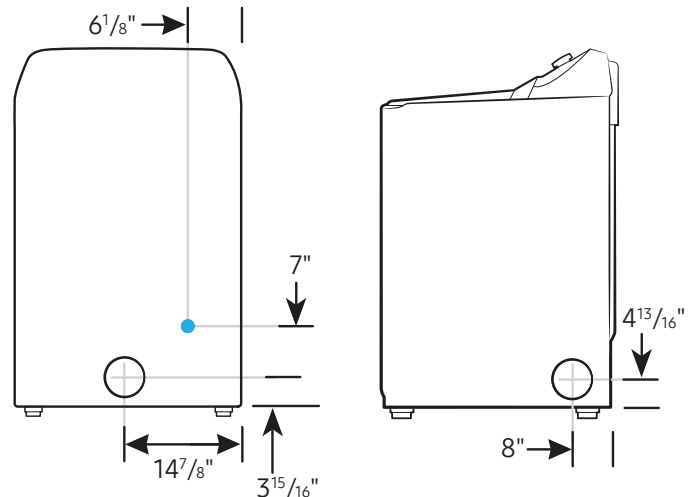

Shipping Dimensions & Weight (WxHxD)

Dimensions: 29⁹/₁₆" x 48⁵/₈" x 31³/₁₆"
Weight: 125.7 lbs

Electric Dryer	Model #	UPC Code
Ivory	DVE55A7300E	887276551609
Gas Dryer		
Ivory	DVG55A7300E	887276557823
Matching Washer		
Ivory	WA55A7300AE	887276751221
Optional Accessories		
Vent Kit	DV-2A	887276146416

DVE55A7300E

Samsung 7.4 cu. ft. Smart Electric Dryer with Steam Sanitize+

Dimensions

Required dimensions for installation:

Installation Specifications – Side-by-Side

If the washer and dryer are installed together or the dryer alone, the closet front must have two unobstructed air openings for a combined minimum total area of 72-inch². Your washer alone does not require a specific air opening.

Alcove or closet installation

Minimum clearance for closet and alcove installations:

Connection Dimensions

Back and Side View of Electric Dryer

LEGEND:

● Cold Water Connection

Actual color may vary. Design, specifications, and color availability are subject to change without notice. Non-metric weights and measurements are approximate.