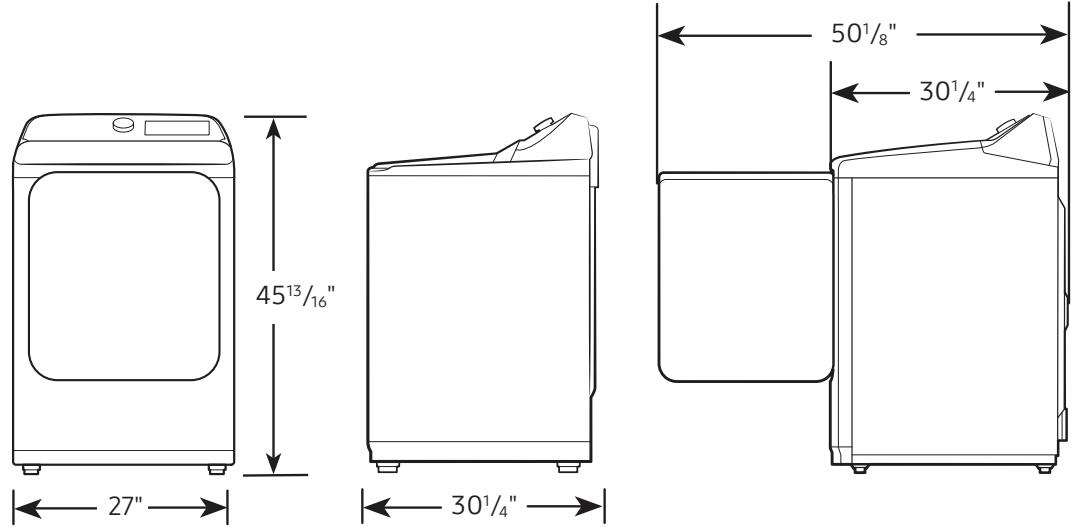

DVE55A7700V

Samsung 7.4 cu. ft. Smart Electric Dryer with Steam Sanitize+

Dimensions

Required dimensions for installation:

Installation Specifications – Side-by-Side

If the washer and dryer are installed together or the dryer alone, the closet front must have two unobstructed air openings for a combined minimum total area of 72-inch². Your washer alone does not require a specific air opening.

Alcove or closet installation

Minimum clearance for closet and alcove installations: