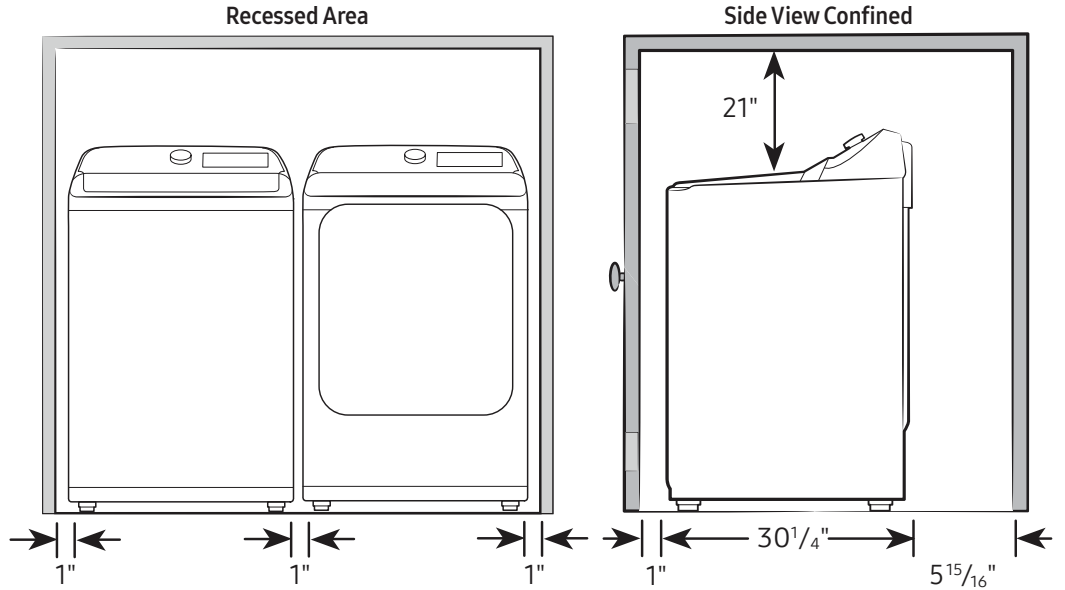

Connection Dimensions

Back and Side View of Electric Dryer