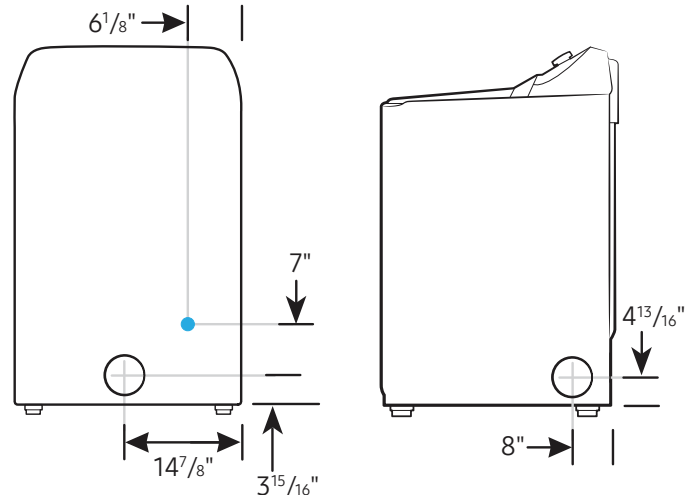

LEGEND:

● Cold Water Connection

Actual color may vary. Design, specifications, and color availability are subject to change without notice. Non-metric weights and measurements are approximate.

©2023 Samsung Electronics America, Inc., 85 Challenger Road, Ridgefield Park, NJ 07660. Tel: 800-SAMSUNG.samsung.com. Samsung is a registered trademark of Samsung Electronics Co., Ltd.