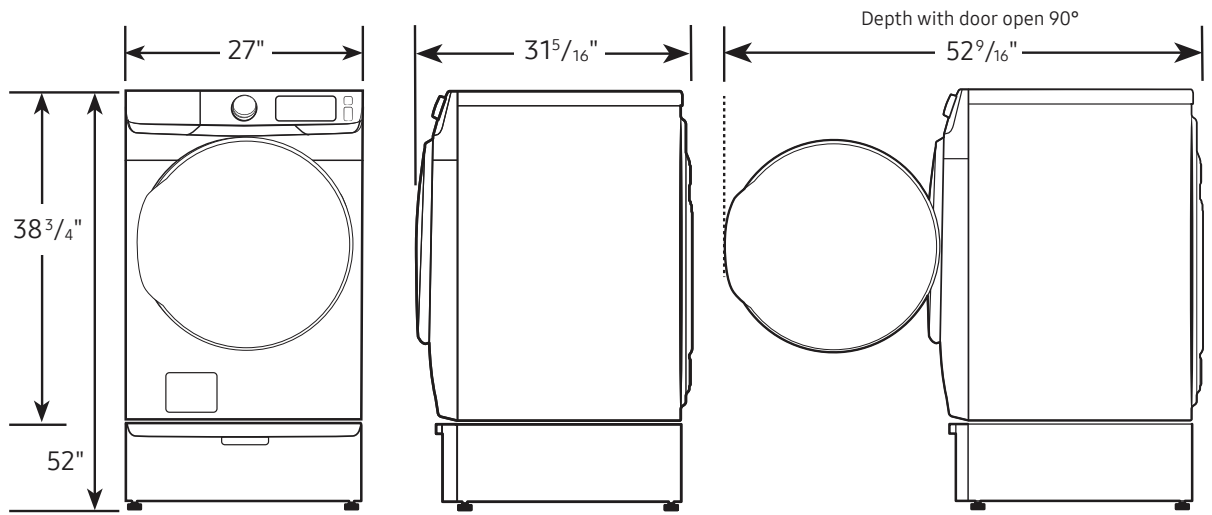

DVG50A8600E

SAMSUNG

Samsung 7.5 cu. ft. Smart Dial Gas Dryer with Super Speed Dry

Dimensions

Required dimensions for installation with pedestal: