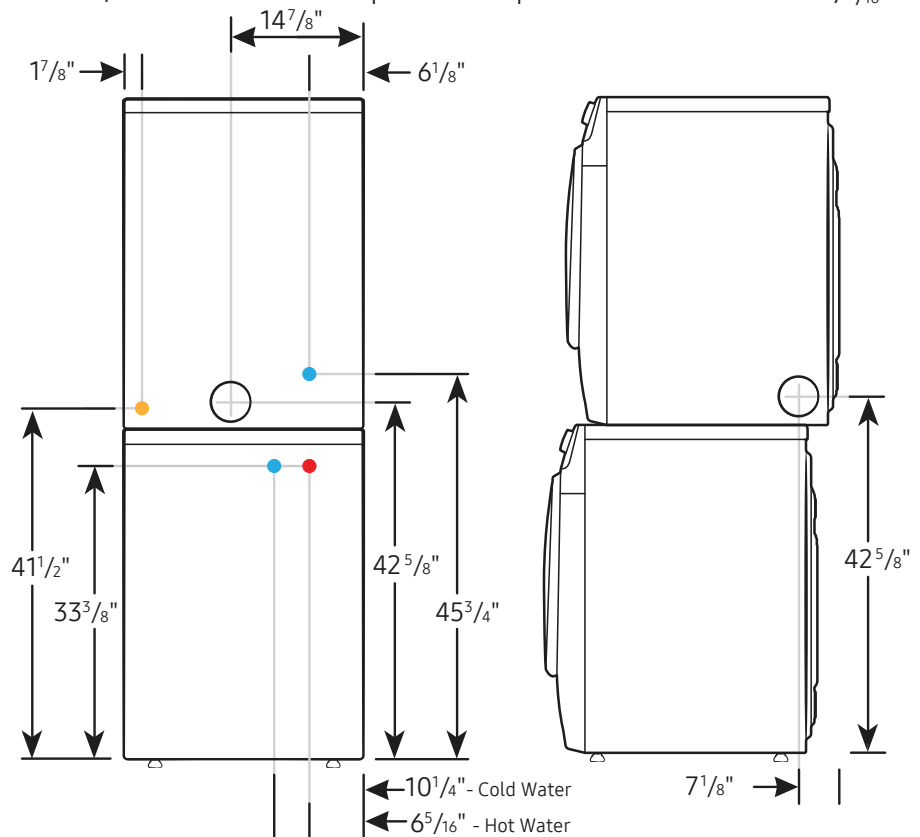

## Samsung 7.5 cu. ft. Smart Dial Gas Dryer with Super Speed Dry

### Connection Dimensions

Back and side views of stacked pair