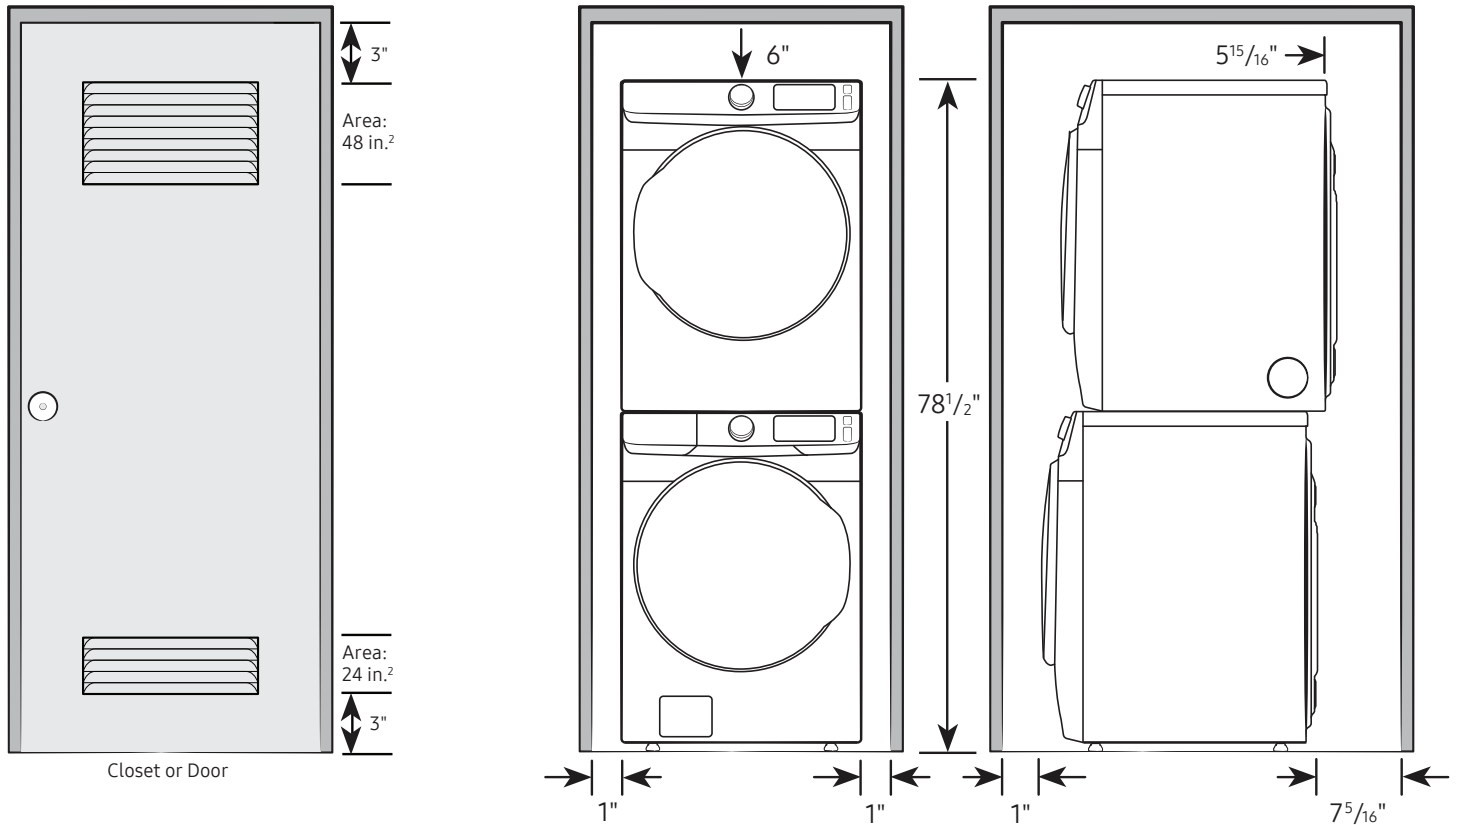

DVG50A8600E

SAMSUNG

Samsung 7.5 cu. ft. Smart Dial Gas Dryer with Super Speed Dry

Installation Specifications – Stacked Pair

Clearances indicated are for stacked pairs. The closet front must have two unobstructed air openings for a combined minimum total area of 72-inch².

Connection Dimensions

Back and side views of stacked pair