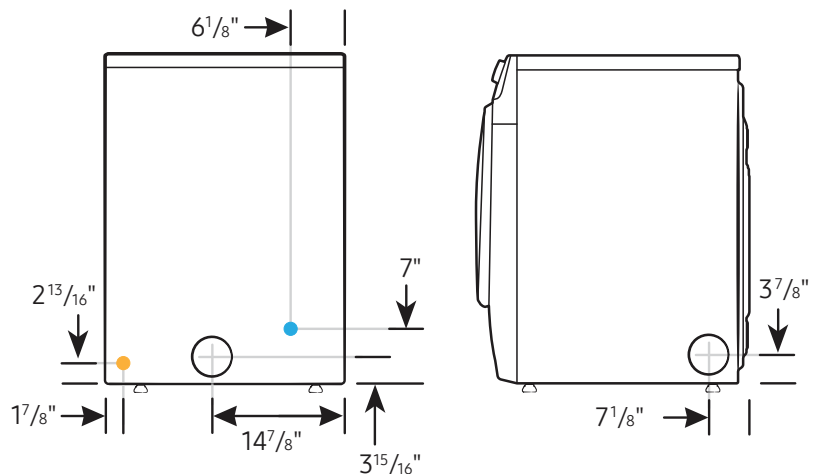

DVG50A8600E

SAMSUNG

Samsung 7.5 cu. ft. Smart Dial Gas Dryer with Super Speed Dry

Dimensions

Required dimensions for installation with pedestal:

Installation Specifications – Side-by-Side or Stand-Alone

If the washer and dryer are installed together or the dryer alone, the closet front must have two unobstructed air openings for a combined minimum total area of 72-inch². Your washer alone does not require a specific air opening.

Alcove or closet installation

Minimum clearance for closet and alcove installations:

Connection Dimensions

Back and side view of dryer

LEGEND:

- Cold Water Connection
- Gas Connection

Actual color may vary. Design, specifications, and color availability are subject to change without notice. Non-metric weights and measurements are approximate.

©2023 Samsung Electronics America, Inc., 85 Challenger Road, Ridgefield Park, NJ 07660. Tel: 800-SAMSUNG. samsung.com. Samsung is a registered trademark of Samsung Electronics Co., Ltd.