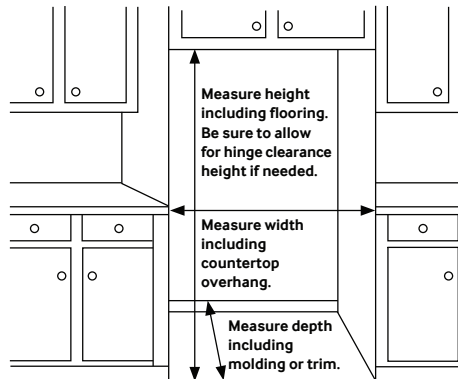

22 cu. ft. Capacity

Installation Specifications

1. Measure the height, width and depth of the opening, making sure to include baseboards, molding tile, countertop overhang, etc. Check to be sure there is enough room to open the door (consider walls, islands or other obstacles when measuring).
2. Refer to illustration below to determine dimensions.
3. Allow 2.5" of clearance on hinge side of refrigerator when installing next to a wall where handle may make contact.
4. Allow 1" minimum clearance at rear for proper air circulation and water/electrical connections. Allow a 3/8" minimum clearance at sides and top for ease of installation.
5. Ensure each door and entryway in the home is wide enough for the refrigerator to be moved through easily.

For optimal usage and to be able to open refrigerator doors completely, do not install next to a wall.

Please note: The following dimension and cutout information is for planning purposes only. For complete installation details, consult manual packed with product, or download manual online at samsung.com.

Product Dimensions & Weight

Dimensions (WxHxD with hinges, handles and doors):

35³/₄" x 71⁷/₈" x 28⁷/₈"

Dimensions (WxHxD without hinges and door):

35³/₄" x 70³/₄" x 24"

Dimensions (WxHxD with hinge and door, no handle):