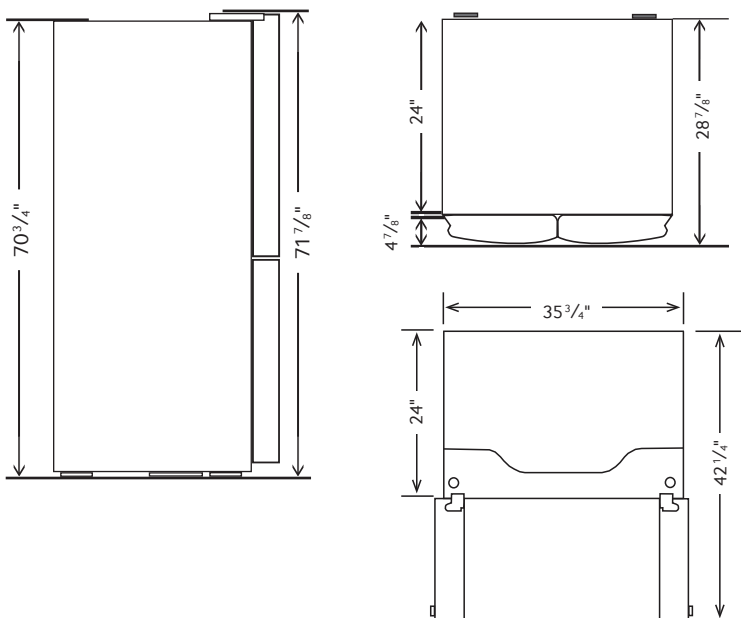

Dimensions

Total Capacity: 22 cu. ft.

Refrigerator: 13.2 cu. ft.

- Premium External Filtered Water and Ice Dispenser (Crushed or Cubed Ice)
- Ice Master Ice Maker
- 2 Humidity-Controlled Crispers
- Gallon Door Bins
- 5 Tempered Glass Spill-Proof Shelves
  - 1 Slide-In
  - 1 Flip-Up
  - 3 Fixed
- Wine Rack
- High-Efficiency LED Lighting

FlexZone™: 4.4 cu. ft.

- 1 EZ Slide-Out Shelf
- 2 Drawers
- 5 Temperature Zones:
  - 41°F
  - 35°F
  - 30°F
  - 23°F
  - -8°F – 5°F
- High-Efficiency LED Lighting

Freezer: 4.4 cu. ft.

- 1 EZ Slide-Out Shelf
- 2 Freezer Drawers
- High-Efficiency LED Lighting

Warranty

One (1) Year Parts and Labor on Refrigerator

Five (5) Years Parts and Labor on

Sealed Refrigeration System Only*

Ten (10) Years Parts and Five (5) Years

Labor on Digital Inverter Compressor

*Compressor, evaporator, condenser, drier and connecting tubing.

Product Dimensions & Weight

Dimensions (WxHxD with hinges, handles and doors):

35³/₄" x 71⁷/₈" x 28⁷/₈"

Dimensions (WxHxD without hinges and door):

35³/₄" x 70³/₄" x 24"

Dimensions (WxHxD with hinge and door, no handle):

35³/₄" x 71⁷/₈" x 28⁷/₈"

Weight: 350.5 lbs.

Shipping Dimensions & Weight (WxHxD)

Dimensions: 38⁵/₁₆" x 78" x 31⁵/₁₆"

Weight: 374.7 lbs.

Color

Stainless Steel

Black Stainless Steel

Model #

RF22M9581SR

RF22M9581SG

UPC Code

887276197999

887276197982