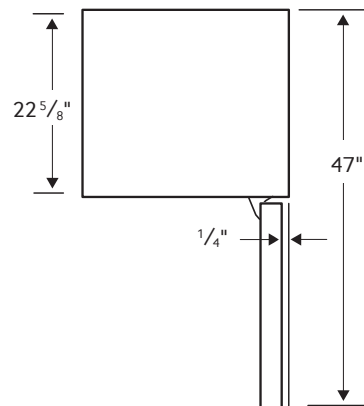

Dimensions

Capacity: 11.4 cu. ft.

- 3 Spill-Proof Shelves
- 4 Crisper Drawers
- 3 Door Bins
- High-Efficiency LED Lighting
- Adjustable Freezer Mode: Temperatures between 5°F and -8°F (0°F default temperature)
- Adjustable Fridge Mode: Temperatures between 44°F and 34°F (37°F default temperature)
- Mode Select - Switch between Freezer and Fridge Modes

Product Dimensions & Weight

Dimensions (WxHxD with hinges, handle and door):
23³/₈" x 73" x 27¹/₈"

Dimensions (WxHxD with hinges and door):
23³/₈" x 73" x 25¹/₂"

Dimensions (WxHxD without hinges and door):
23³/₈" x 73" x 22⁵/₈"

Weight: 189 lbs

Shipping Dimensions & Weight (WxHxD)

Dimensions: 25³/₄" x 73⁷/₈" x 27⁵/₈"

Weight: 207 lbs

Color

Navy Glass

White Glass

Grey Glass (matte)