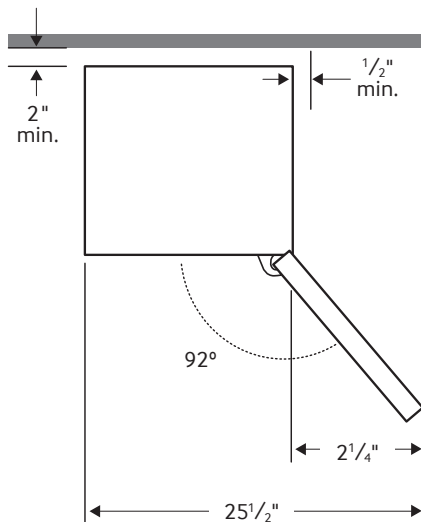

Dimensions

Capacity: 11.4 cu. ft.

- 3 Spill-Proof Shelves
- 4 Crisper Drawers
- 3 Door Bins
- High-Efficiency LED Lighting
- Adjustable Freezer Mode: Temperatures between 5°F and -8°F (0°F default temperature)
- Adjustable Fridge Mode: Temperatures between 44°F and 34°F (37°F default temperature)
- Mode Select - Switch between Freezer and Fridge Modes

Product Dimensions & Weight

Dimensions (WxHxD with hinges, handle and door):
23³/₈" x 73" x 27¹/₈"

Dimensions (WxHxD with hinges and door):
23³/₈" x 73" x 25¹/₂"

Dimensions (WxHxD without hinges and door):
23³/₈" x 73" x 22⁵/₈"

Weight: 189 lbs

Shipping Dimensions & Weight (WxHxD)

Dimensions: 25³/₄" x 73⁷/₈" x 27⁵/₈"

Weight: 207 lbs

Color

Navy Glass

White Glass

Grey Glass (matte)