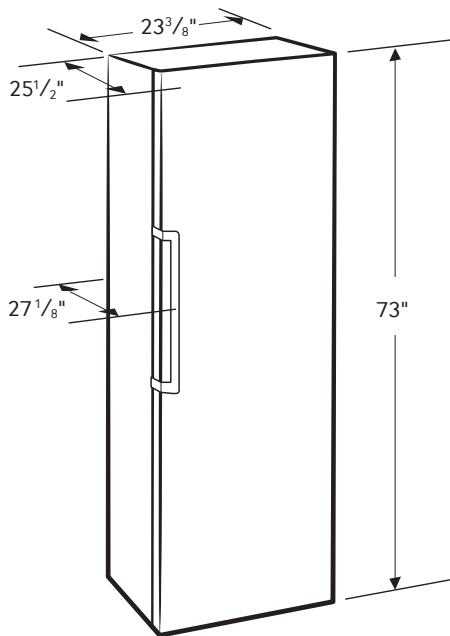

Dimensions

Capacity: 11.4 cu. ft.

- 3 Spill-Proof Shelves
- 4 Crisper Drawers
- 3 Door Bins
- High-Efficiency LED Lighting
- Adjustable Freezer Mode: Temperatures between 5°F and -8°F (0°F default temperature)
- Adjustable Fridge Mode: Temperatures between 44°F and 34°F (37°F default temperature)
- Mode Select - Switch between Freezer and Fridge Modes

Product Dimensions & Weight

Dimensions (WxHxD with hinges, handle and door):
23³/₈" x 73" x 27¹/₈"

Dimensions (WxHxD with hinges and door):
23³/₈" x 73" x 25¹/₂"

Dimensions (WxHxD without hinges and door):
23³/₈" x 73" x 22⁵/₈"

Weight: 189 lbs

Shipping Dimensions & Weight (WxHxD)

Dimensions: 25³/₄" x 73⁷/₈" x 27⁵/₈"

Weight: 207 lbs

Color

Navy Glass

White Glass

Grey Glass (matte)