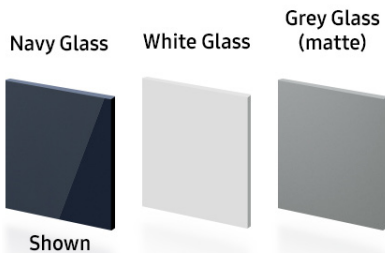

BESPOKE Panel Color Selection

Modularization