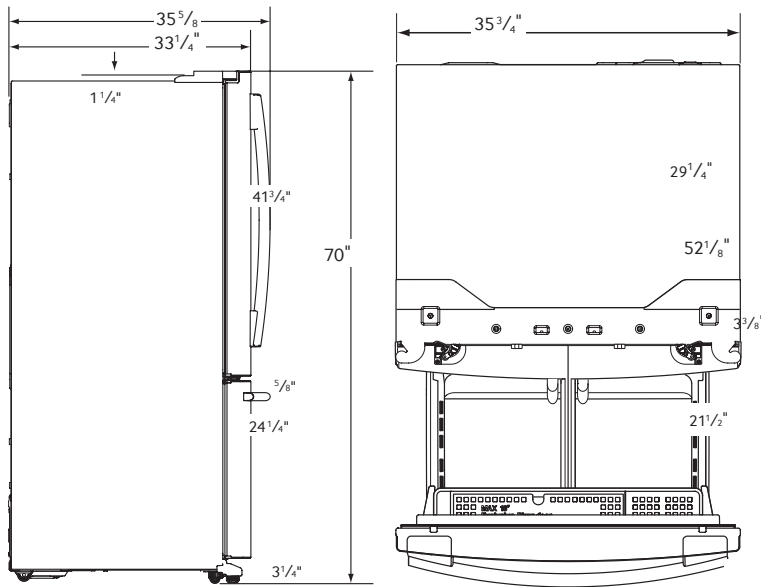

Total Capacity: 25.5 cu. ft.

Refrigerator: 17.5 cu. ft.

- Internal Filtered Water Dispenser
- CoolSelect Pantry™ with Temperature Control
- 2 Humidity-Controlled Crispers
- 5 Tempered Glass Spill-Proof Shelves
- 6 Clear Door Bins
  - Right Door: 3 Gallon Bins
  - Left Door: 3 Gallon Bins
- High-Efficiency LED Lighting

Freezer: 8.0 cu. ft.

- EZ-Open Handle™
- 1 Large Opaque Bin with Divider
- Auto Pull-Out Upper Drawer
- Filtered Ice Maker (Cubed)
- High-Efficiency LED Lighting

Accessories

Water Filter: HAF-CIN

Warranty

One (1) Year Parts and Labor on Refrigerator
Five (5) Years Parts and Labor on Sealed Refrigeration System Only*
Ten (10) Years Parts and Five (5) Years Labor on Digital Inverter Compressor

*Compressor, evaporator, condenser, drier, connecting tubing.

Product Dimensions & Weight

Dimensions (WxHxD with hinges, handles and doors):
35³/₄" x 70" x 35⁵/₈"

Dimensions (WxHxD without hinges and door):
35³/₄" x 68⁵/₈" x 29¹/₄"

Dimensions (WxHxD with hinge and door, no handle):
35³/₄" x 70" x 33¹/₄"

Weight: 291.0 lbs.

Shipping Dimensions & Weight (WxHxD)

Dimensions: 38⁵/₈" x 75³/₄" x 36¹/₄"

Weight: 317.5 lbs.

Color	Model #	UPC Code
Stainless Steel	RF261BEAESR	036725590137
Black Stainless Steel	RF261BEAESG	887276181790
White	RF261BEAEGW	036725590168

SAMSUNG

Actual color may vary. Design, specifications and color availability are subject to change without notice. Non-metric weights and measurements are approximate.

©2018 Samsung Electronics America, Inc. 85 Challenger Road, Ridgefield Park, NJ 07660. Tel: 800-SAMSUNG. samsung.com. Samsung is a registered trademark of Samsung Electronics Co. Ltd.