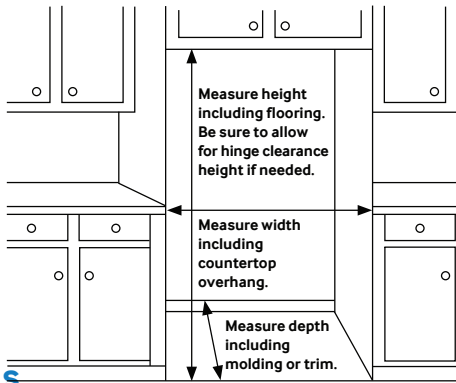

SAMSUNG

RF261BEAESR

26 cu. ft. French Door Refrigerator with Internal Filtered Water Dispenser

Installing Your Refrigerator

1. Measure the height, width and depth of the opening, making sure to include baseboards, molding tile, countertop overhang, etc. Check to be sure there is enough room to open the door (consider walls, islands or other obstacles when measuring).
2. Refer to illustration below to determine dimensions.
3. Allow 2.5" of clearance on hinge side of refrigerator when installing next to a wall where handle may make contact.
4. Allow 1" minimum clearance at rear for proper air circulation and water/electrical connections. Allow a 3/8" minimum clearance at sides and top for ease of installation.
5. Ensure each door and entryway in the home is wide enough for the refrigerator to be moved through easily.

For optimal usage and to be able to open refrigerator doors completely, do not install next to a wall.

Please note: The following dimension and cutout information is for planning purposes only. For complete installation details, consult manual packed with product, or download manual online at samsung.com.

Dimensions

Total Capacity: 25.5 cu. ft.

Refrigerator: 17.5 cu. ft.

- Internal Filtered Water Dispenser
- CoolSelect Pantry™ with Temperature Control
- 2 Humidity-Controlled Crispers
- 5 Tempered Glass Spill-Proof Shelves
- 6 Clear Door Bins
 - Right Door: 3 Gallon Bins
 - Left Door: 3 Gallon Bins
- High-Efficiency LED Lighting

Product Dimensions & Weight

Dimensions (WxHxD with hinges, handles and doors):
35³/₄" x 70" x 35⁵/₈"

Dimensions (WxHxD without hinges and door):
35³/₄" x 68⁵/₈" x 29¹/₄"

Dimensions (WxHxD with hinge and door, no handle):
35³/₄" x 70" x 33¹/₄"