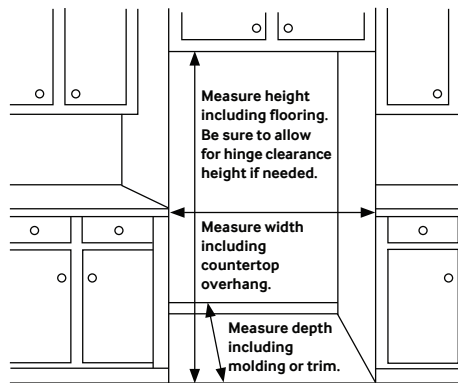

28 cu. ft. Capacity

Installation Specifications

1. Measure the height, width and depth of the opening, making sure to include baseboards, molding tile, countertop overhang, etc. Check to be sure there is enough room to open the door (consider walls, islands or other obstacles when measuring).
2. Refer to illustration below to determine dimensions.
3. Allow 2.5" of clearance on hinge side of refrigerator when installing next to a wall where handle may make contact.
4. Allow 1" minimum clearance at rear for proper air circulation and water/electrical connections. Allow a 3/8" minimum clearance at sides and top for ease of installation.
5. Ensure each door and entryway in the home is wide enough for the refrigerator to be moved through easily.

For optimal usage and to be able to open refrigerator doors completely, do not install next to a wall.

Please note: The following dimension and cutout information is for planning purposes only. For complete installation details, consult manual packed with product, or download manual online at samsung.com.

*Compressor, evaporator, condenser, drier and connecting tubing.

Product Dimensions & Weight

Dimensions (WxHxD with hinges, handles and doors):
35³/₄" x 70" x 36¹/₂"

Dimensions (WxHxD without hinges and door):
35³/₄" x 68⁷/₈" x 29³/₈"

Dimensions (WxHxD with hinge and door, no handle):
35³/₄" x 70" x 34"

Weight: 370.4 lbs.

Shipping Dimensions & Weight (WxHxD)

Dimensions: 38¹/₄" x 76" x 36⁷/₈"

Weight: 394.6 lbs.

Color	Model #	UPC Code
Stainless Steel	RF28NHEDBSR	887276258263
Black Stainless Steel	RF28NHEDBSG	887276258249