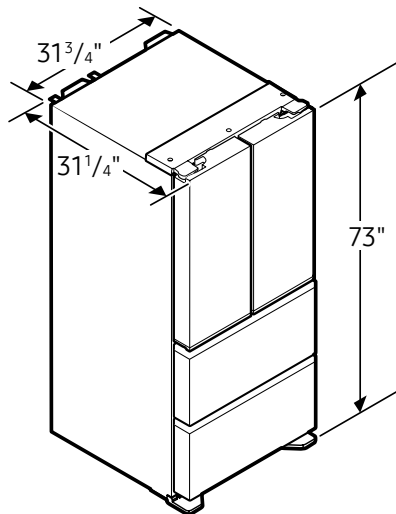

### Installation Specifications

1. Measure the height, width and depth of the opening, making sure to include baseboards, molding tile, countertop overhang, etc. Check to be sure there is enough room to open the door (consider walls, islands or other obstacles when measuring).
2. Refer to illustration below to determine dimensions.
3. Allow 3.75" of clearance on hinge side of refrigerator when installing next to a wall where handle may make contact.
4. Allow 2" minimum clearance at rear for proper air circulation and water/electrical connections. Allow a 3/8" minimum clearance at sides and top for ease of installation.
5. Ensure each door and entryway in the home is wide enough for the refrigerator to be moved through easily.

For optimal usage and ability to open refrigerator doors completely, do not install next to a wall.

Please note: The following dimension and cutout information is for planning purposes only. For complete installation details, consult manual packed with product, or download manual online at [samsung.com](http://samsung.com).

### Dimensions

**Total Capacity: 17.3 cu. ft.**

**Refrigerator: 10.4 cu. ft.**

- 2 Humidity-Controlled Crispers
- 3 Tempered Glass Spill-Proof Shelves
- 6 Clear Door Bins
  - Right Door: 3 Bins
  - Left Door: 3 Bins
- Containers
  - Metal: 3
  - Transparent: 8
  - Small: 2