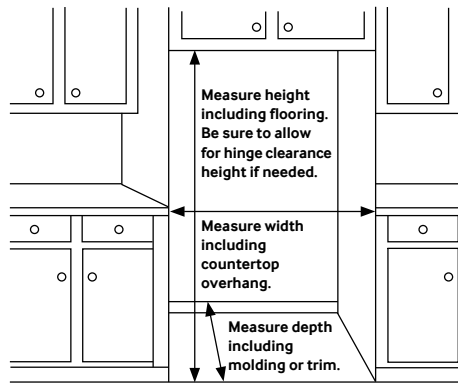

RQ48T9432T1

SAMSUNG

17.3 cu. ft. Smart Kimchi & Specialty 4-Door French Door Refrigerator

Installation Specifications

1. Measure the height, width and depth of the opening, making sure to include baseboards, molding tile, countertop overhang, etc. Check to be sure there is enough room to open the door (consider walls, islands or other obstacles when measuring).
2. Refer to illustration below to determine dimensions.
3. Allow 3.75" of clearance on hinge side of refrigerator when installing next to a wall where handle may make contact.
4. Allow 2" minimum clearance at rear for proper air circulation and water/electrical connections. Allow a 3/8" minimum clearance at sides and top for ease of installation.
5. Ensure each door and entryway in the home is wide enough for the refrigerator to be moved through easily.

For optimal usage and ability to open refrigerator doors completely, do not install next to a wall.

Please note: The following dimension and cutout information is for planning purposes only. For complete installation details, consult manual packed with product, or download manual online at samsung.com.