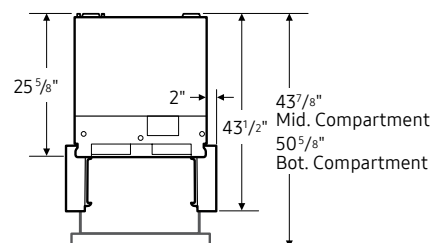

### Installation Specifications

1. Measure the height, width and depth of the opening, making sure to include baseboards, molding tile, countertop overhang, etc. Check to be sure there is enough room to open the door (consider walls, islands or other obstacles when measuring).
2. Refer to illustration below to determine dimensions.
3. Allow 3.75" of clearance on hinge side of refrigerator when installing next to a wall where handle may make contact.
4. Allow 2" minimum clearance at rear for proper air circulation and water/electrical connections. Allow a 3/8" minimum clearance at sides and top for ease of installation.
5. Ensure each door and entryway in the home is wide enough for the refrigerator to be moved through easily.

For optimal usage and ability to open refrigerator doors completely, do not install next to a wall.

Please note: The following dimension and cutout information is for planning purposes only. For complete installation details, consult manual packed with product, or download manual online at [samsung.com](http://samsung.com).

### Dimensions

**Total Capacity: 17.3 cu. ft.**

**Refrigerator: 10.4 cu. ft.**

- 2 Humidity-Controlled Crispers
- 3 Tempered Glass Spill-Proof Shelves
- 6 Clear Door Bins
  - Right Door: 3 Bins
  - Left Door: 3 Bins
- Containers
  - Metal: 3
  - Transparent: 8
  - Small: 2