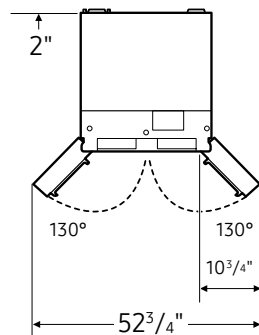

### Installation Specifications

1. Measure the height, width and depth of the opening, making sure to include baseboards, molding tile, countertop overhang, etc. Check to be sure there is enough room to open the door (consider walls, islands or other obstacles when measuring).
2. Refer to illustration below to determine dimensions.
3. Allow 3.75" of clearance on hinge side of refrigerator when installing next to a wall where handle may make contact.
4. Allow 2" minimum clearance at rear for proper air circulation and water/electrical connections. Allow a 3/8" minimum clearance at sides and top for ease of installation.
5. Ensure each door and entryway in the home is wide enough for the refrigerator to be moved through easily.

For optimal usage and ability to open refrigerator doors completely, do not install next to a wall.

Please note: The following dimension and cutout information is for planning purposes only. For complete installation details, consult manual packed with product, or download manual online at [samsung.com](http://samsung.com).

### Dimensions

**Total Capacity: 17.3 cu. ft.**

**Refrigerator: 10.4 cu. ft.**

- 2 Humidity-Controlled Crispers
- 3 Tempered Glass Spill-Proof Shelves
- 6 Clear Door Bins
  - Right Door: 3 Bins
  - Left Door: 3 Bins
- Containers
  - Metal: 3
  - Transparent: 8
  - Small: 2

### Product Dimensions & Weight

Dimensions (WxHxD with hinges and doors):

31<sup>3</sup>/<sub>4</sub>" x 73" x 31<sup>1</sup>/<sub>4</sub>"

Dimensions (WxHxD without hinges and doors):

31<sup>3</sup>/<sub>4</sub>" x 70<sup>1</sup>/<sub>2</sub>" x 25<sup>5</sup>/<sub>8</sub>"