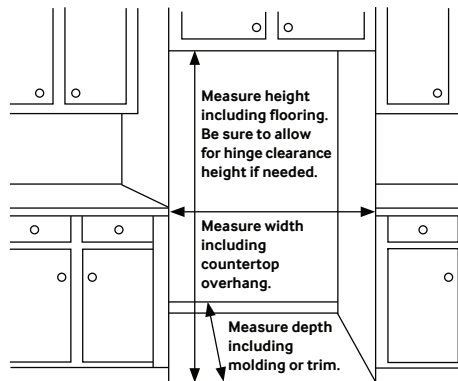

BESPOKE Panel Color Selection

Modularization

Slim, Modern Design

Design

- 24" Width
- Recessed Handles
- High-Efficiency LED Lighting
- Full Open Box Freezer
- Easy-Slide Shelf

Performance

- All-Around Cooling

Rating

ENERGY STAR® Rated:
403 kWh/yr

RB12A3006

SAMSUNG

12 cu. ft. BESPOKE Bottom Freezer Refrigerator with Customizable Colors and Flexible Design

Installation Specifications

1. Measure the height, width and depth of the opening, making sure to include baseboards, molding tile, countertop overhang, etc. Check to be sure there is enough room to open the door (consider walls, islands or other obstacles when measuring).
2. Refer to illustration below to determine dimensions.
3. Allow 2.5" of clearance on hinge side of refrigerator when installing next to a wall where handle may make contact.
4. Allow 1" minimum clearance at rear for proper air circulation and water/electrical connections. Allow a 3/8" minimum clearance at sides and top for ease of installation.
5. Ensure each door and entryway in the home is wide enough for the refrigerator to be moved through easily.

For optimal usage and ability to open refrigerator doors completely, do not install next to a wall.

Please note: The following dimension and cutout information is for planning purposes only. For complete installation details, consult manual packed with product or download manual online at samsung.com.

*Compressor, evaporator, condenser, drier and connecting tubing.

Product Dimensions & Weight

Dimensions (WxHxD with hinges and doors): 23³/₈" x 73" x 26³/₈"

Dimensions (WxHxD without hinges and door): 23³/₈" x 71³/₄" x 24³/₈"