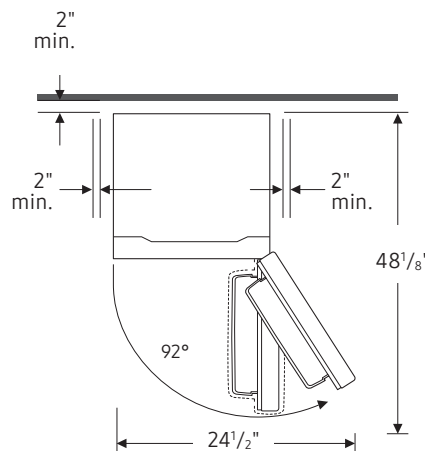

Dimensions

Total Capacity: 12.0 cu. ft.

Refrigerator: 8.2 cu. ft.

- 4 Tempered Glass Spill-Proof Shelves
- 1 Humidity-Controlled Crisper
- 4 Door Bins
  - 1 Gallon Bin, 3 Regular Bins
- High-Efficiency LED Lighting

Freezer: 3.8 cu. ft.

- 3 Drawers

Warranty

One (1) Year Parts and Labor on Refrigerator

Five (5) Years Parts and Labor on Sealed Refrigeration System Only*

Ten (10) Years Parts and Five (5) Years Labor on Digital Inverter Compressor

*Compressor, evaporator, condenser, drier and connecting tubing.

Product Dimensions & Weight

Dimensions (WxHxD with hinges and doors): 23³/₈" x 73" x 26³/₈"

Dimensions (WxHxD without hinges and door): 23³/₈" x 71³/₄" x 24³/₈"

Weight: 168 lbs

Shipping Dimensions & Weight (WxHxD)

Dimensions: 25³/₄" x 76⁵/₈" x 27⁵/₈"

Weight: 179 lbs

Color

Navy Glass

White Glass

Grey Glass (matte)

Model

RB12A300641

RB12A300635

RB12A300631

UPC Code

887276534930

887276536873

887276536972