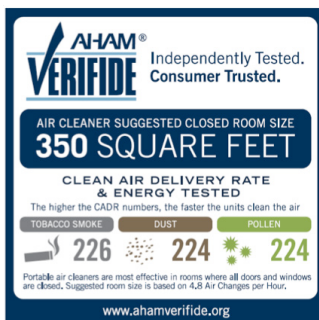

Features

- BESPOKE Design
- 360 Air Purification
- Powerful Pet Support
- Smart Control
- Advanced Display
- Enhanced 4-Layer Max Filtration
- Advanced Deodorization
- Quiet Wind-Free Technology
- Sleep-Friendly
- Micro Air Sensor
- SmartThings Air App
- 5 Modes: Wind-Free, Smart, High, Pet, Sleep

Convenience

- Filter Change Alarm
- Child Lock
- WiFi Connectivity¹
- Voice Enabled²

Bixby Voice 2.0

Google Assistant

- DC Adaptor

¹Requires SmartThings App.

²Devices sold separately.