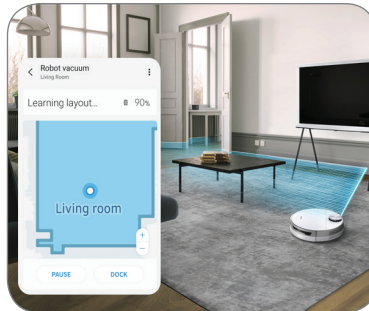

Available Color

White

LiDAR Sensor-Precision Mapping