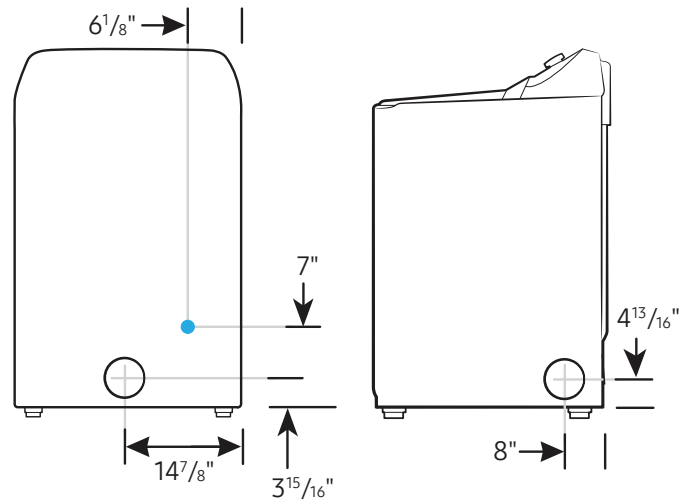

Shipping Dimensions & Weight (WxHxD)

Dimensions: 29⁹/₁₆" x 47⁹/₁₆" x 31³/₁₆"
Weight: 125.7 lbs

Electric Dryer	Model #	UPC Code
White	DVE52A5500W	887276557748
Brushed Black	DVE52A5500V	887276557731
Champagne	DVE52A5500C	887276557724
Gas Dryer		
White	DVG52A5500W	887276557816
Brushed Black	DVG52A5500V	887276557809
Champagne	DVG52A5500C	887276557793
Matching Washer		
White	WA52A5500AW	887276552873
Brushed Black	WA52A5500AV	887276552866
Champagne	WA52A5500AC	887276573090
Optional Accessories		
Vent Kit	DV-2A	887276146416

Samsung 7.4 cu. ft. Smart Electric Dryer with Steam Sanitize+

Dimensions

Required dimensions for installation:

Installation Specifications – Side-by-Side

If the washer and dryer are installed together or the dryer alone, the closet front must have two unobstructed air openings for a combined minimum total area of 72-inch². Your washer alone does not require a specific air opening.

Alcove or closet installation

Minimum clearance for closet and alcove installations:

Connection Dimensions

Back and Side View of Electric Dryer

LEGEND:

● Cold Water Connection

Actual color may vary. Design, specifications, and color availability are subject to change without notice. Non-metric weights and measurements are approximate.