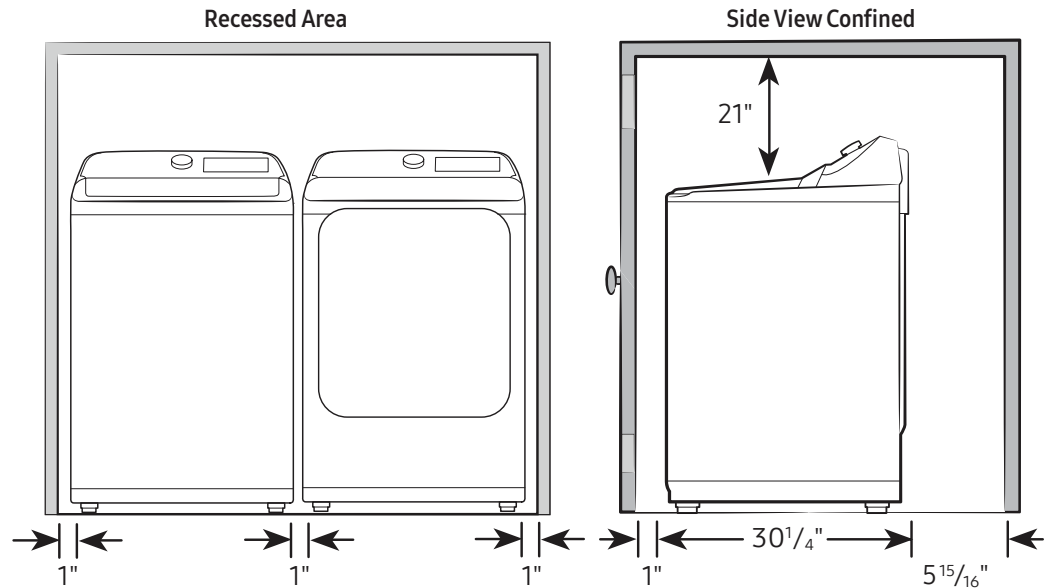

Samsung 7.4 cu. ft. Smart Electric Dryer with Steam Sanitize+

Dimensions

Required dimensions for installation:

Installation Specifications – Side-by-Side

If the washer and dryer are installed together or the dryer alone, the closet front must have two unobstructed air openings for a combined minimum total area of 72-inch². Your washer alone does not require a specific air opening.

Alcove or closet installation

Minimum clearance for closet and alcove installations:

Connection Dimensions

Back and Side View of Electric Dryer

LEGEND:

● Cold Water Connection

Actual color may vary. Design, specifications, and color availability are subject to change without notice. Non-metric weights and measurements are approximate.