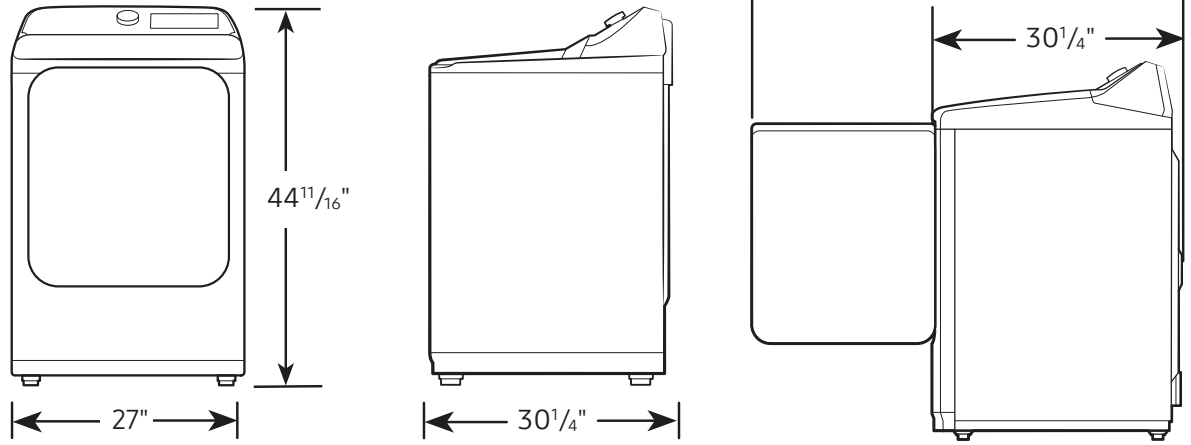

Samsung 7.4 cu. ft. Smart Electric Dryer with Steam Sanitize+

Dimensions

Required dimensions for installation:

Installation Specifications – Side-by-Side

If the washer and dryer are installed together or the dryer alone, the closet front must have two unobstructed air openings for a combined minimum total area of 72-inch². Your washer alone does not require a specific air opening.

Alcove or closet installation

Minimum clearance for closet and alcove installations: