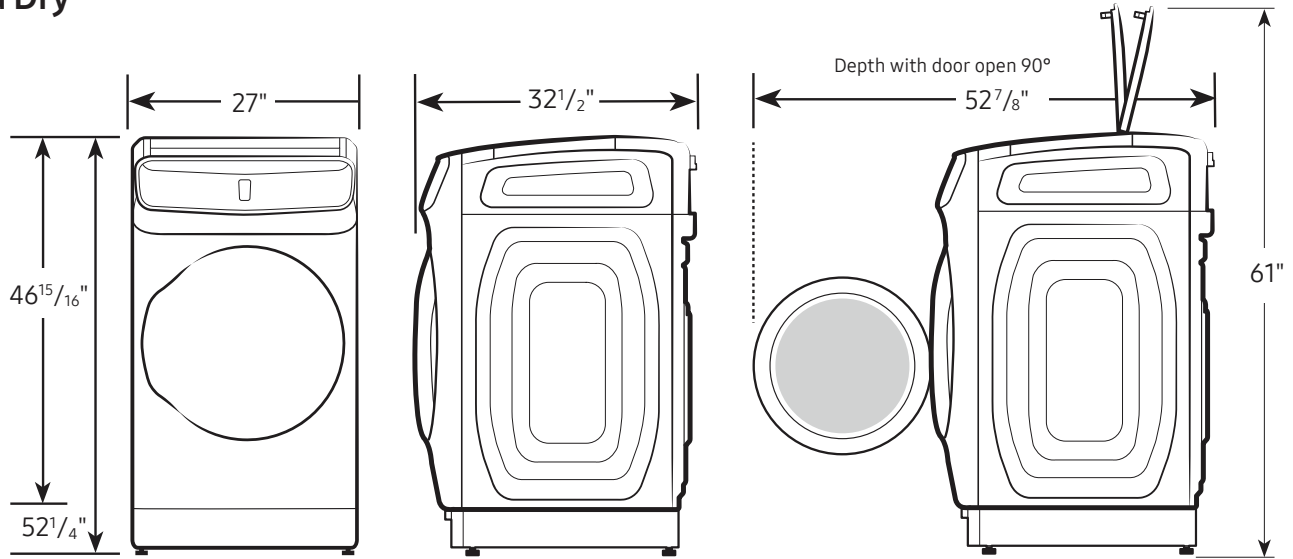

DVE60A9900V

Samsung 7.5 cu. ft. Smart Dial Electric Dryer with FlexDry™ and Super Speed Dry

Dimensions

Required dimensions for installation with pedestal:

Installation Specifications – Side-by-Side

If the washer and dryer are installed together or the dryer alone, the closet front must have two unobstructed air openings for a combined minimum total area of 72-inch². Your washer alone does not require a specific air opening.