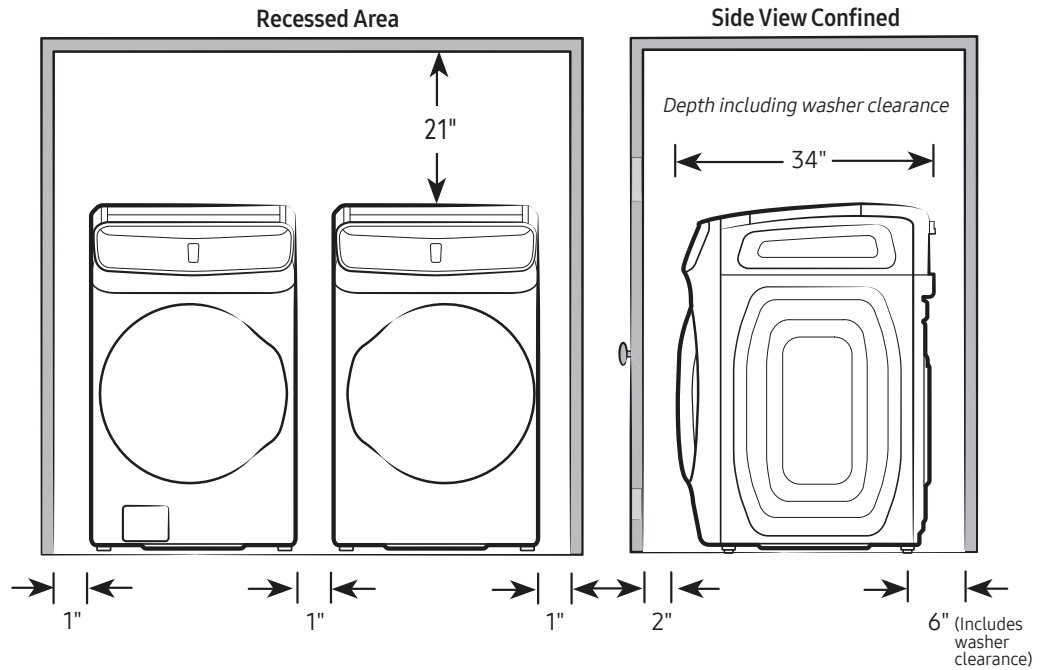

DVE60A9900V

Samsung 7.5 cu. ft. Smart Dial Electric Dryer with FlexDry™ and Super Speed Dry

Dimensions

Required dimensions for installation with pedestal:

Installation Specifications – Side-by-Side

If the washer and dryer are installed together or the dryer alone, the closet front must have two unobstructed air openings for a combined minimum total area of 72-inch². Your washer alone does not require a specific air opening.

Alcove or closet installation

Minimum clearance for closet and alcove installations:

Connection Dimensions

Back and side view of dryer

LEGEND:

● Cold Water Connection

Actual color may vary. Design, specifications, and color availability are subject to change without notice. Non-metric weights and measurements are approximate.