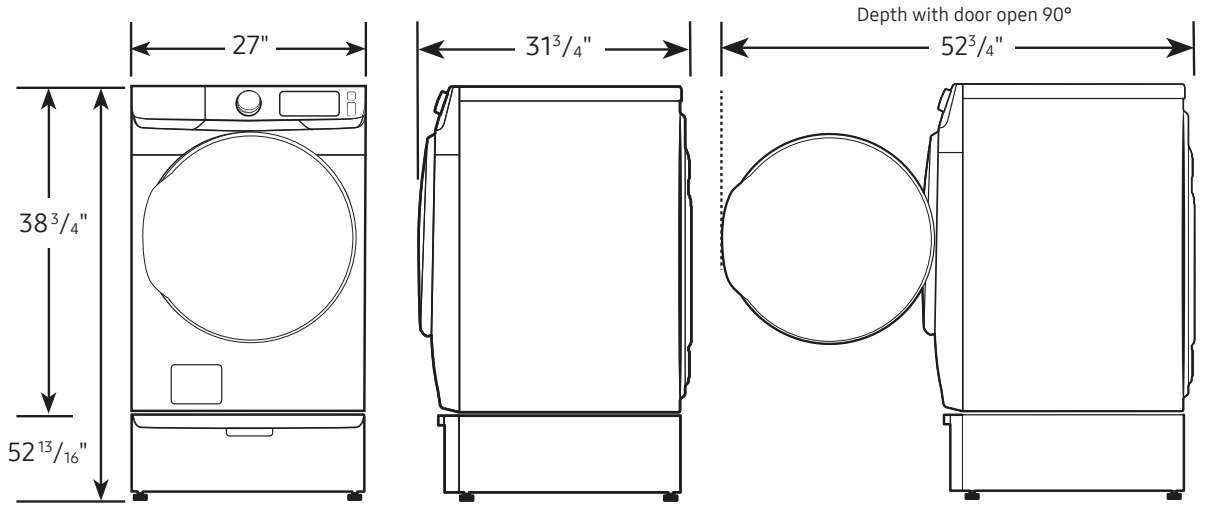

²ADA Compliant when using 27" wide riser. (Riser model codes: WE272NV, WE272NW, WE272NC)

DVG50A8500V

SAMSUNG

Samsung 7.5 cu. ft. Smart Gas Dryer with Steam Sanitize+

Dimensions

Required dimensions for installation with pedestal:

Installation Specifications – Side-by-Side

If the washer and dryer are installed together or the dryer alone, the closet front must have two unobstructed air openings for a combined minimum total area of 72-inch². Your washer alone does not require a specific air opening.