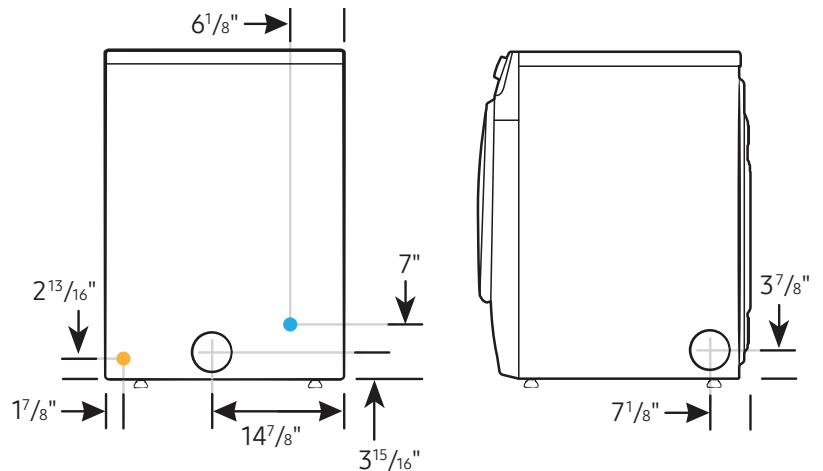

DVG50A8500V

SAMSUNG

Samsung 7.5 cu. ft. Smart Gas Dryer with Steam Sanitize+

Dimensions

Required dimensions for installation with pedestal:

Installation Specifications – Side-by-Side

If the washer and dryer are installed together or the dryer alone, the closet front must have two unobstructed air openings for a combined minimum total area of 72-inch². Your washer alone does not require a specific air opening.

Alcove or closet installation

Minimum clearance for closet and alcove installations:

Connection Dimensions

Back and side view of dryer

LEGEND:

- Cold Water Connection
- Gas Connection

Actual color may vary. Design, specifications, and color availability are subject to change without notice. Non-metric weights and measurements are approximate.

©2021 Samsung Electronics America, Inc., 85 Challenger Road, Ridgefield Park, NJ 07660. Tel: 800-SAMSUNG.samsung.com. Samsung is a registered trademark of Samsung Electronics Co., Ltd.