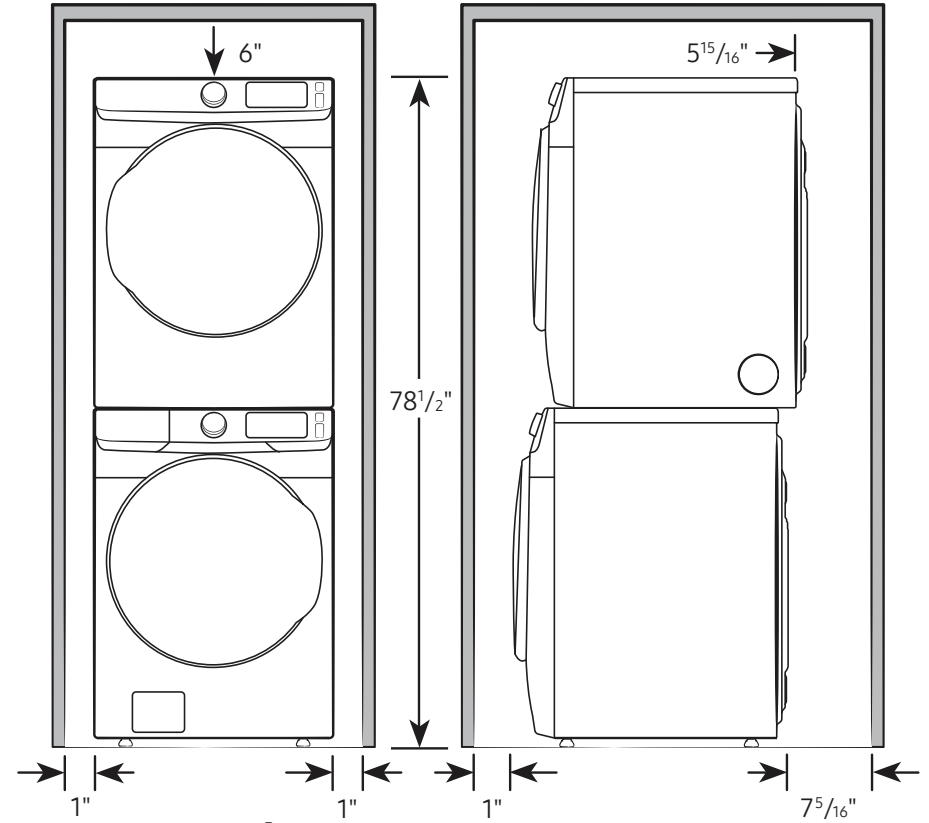

Samsung 7.5 cu. ft. Smart Gas Dryer
with Steam Sanitize+

Installation Specifications – Stacked Pair

Clearances indicated are for stacked pairs. The closet front must have two unobstructed air openings for a combined minimum total area of 72-inch².