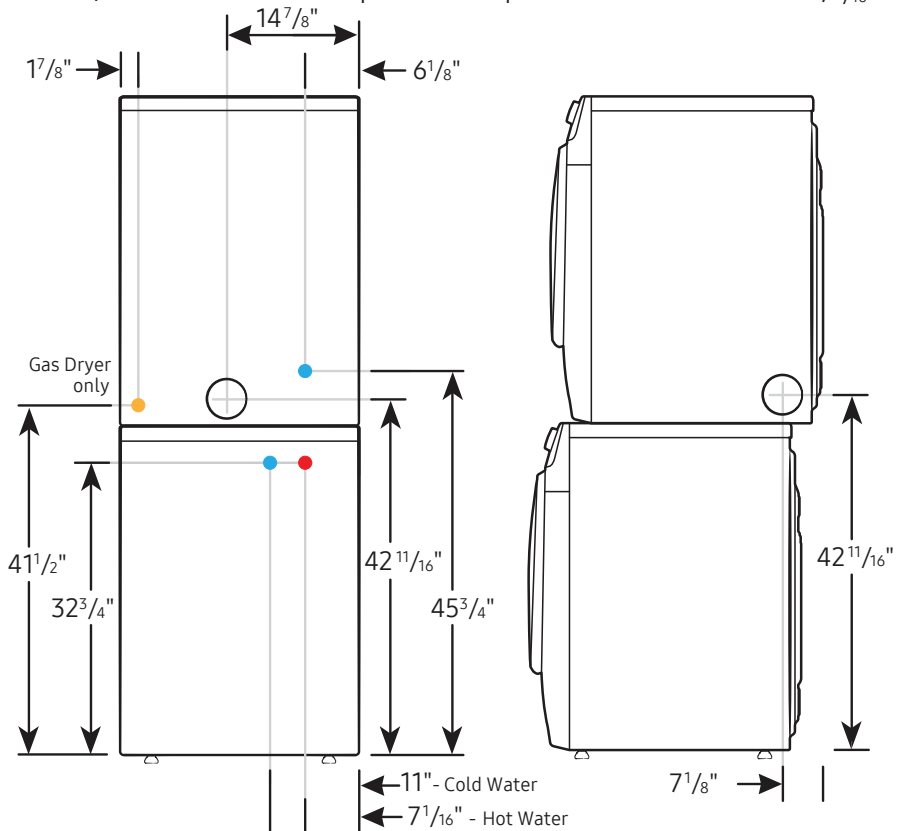

Dimensions: 27" x 38³/₄" x 31³/₄"

Weight: 123.5 lbs

Shipping Dimensions & Weight (WxHxD)

Dimensions: 29³/₈" x 42⁹/₁₆" x 34¹¹/₁₆"

Weight: 130.1 lbs

Gas Dryer	Model #	UPC Code
Brushed Black	DVG50A8500V	887276549576
Electric Dryer		
Brushed Black	DVE50A8500V	887276549569
Matching Washer		
Brushed Black	WF50A8500AV	887276540726

Alcove or closet installation

Minimum clearance for closet and alcove installations:

Connection Dimensions

Back and side view of dryer

LEGEND:

- Cold Water Connection
- Gas Connection

Actual color may vary. Design, specifications, and color availability are subject to change without notice. Non-metric weights and measurements are approximate.

Installation Specifications – Stacked Pair

Clearances indicated are for stacked pairs. The closet front must have two unobstructed air openings for a combined minimum total area of 72-inch².

Connection Dimensions

Back and side views of stacked pair

LEGEND:

- Cold Water Connection
- Hot Water Connection
- Gas Connection

Actual color may vary. Design, specifications, and color availability are subject to change without notice. Non-metric weights and measurements are approximate.