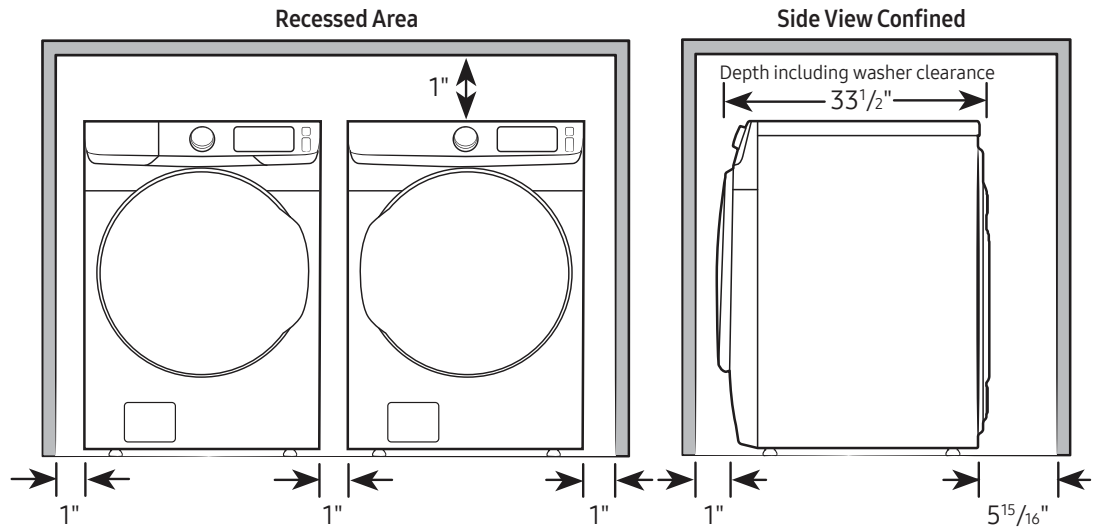

Alcove or closet installation

Minimum clearance for closet and alcove installations:

Connection Dimensions

Back and side view of dryer

LEGEND:

- Cold Water Connection
- Gas Connection

Actual color may vary. Design, specifications, and color availability are subject to change without notice. Non-metric weights and measurements are approximate.

©2021 Samsung Electronics America, Inc., 85 Challenger Road, Ridgefield Park, NJ 07660. Tel: 800-SAMSUNG.samsung.com. Samsung is a registered trademark of Samsung Electronics Co., Ltd.