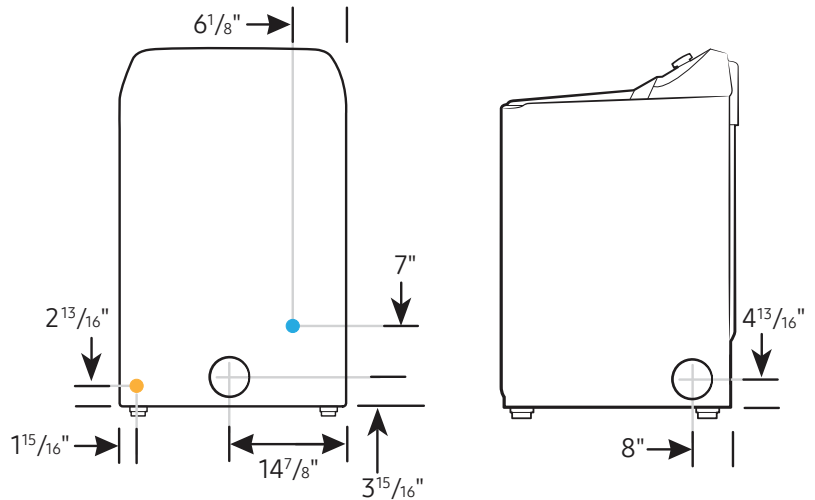

DVG55A7300E

Samsung 7.4 cu. ft. Smart Gas Dryer with Steam Sanitize+

Dimensions

Required dimensions for installation:

Installation Specifications – Side-by-Side

If the washer and dryer are installed together or the dryer alone, the closet front must have two unobstructed air openings for a combined minimum total area of 72-inch². Your washer alone does not require a specific air opening.

Alcove or closet installation
Minimum clearance for closet and alcove installations:

Connection Dimensions

Back and Side View of Gas Dryer

LEGEND:

- Cold Water Connection
- Gas Connection

Actual color may vary. Design, specifications, and color availability are subject to change without notice. Non-metric weights and measurements are approximate.