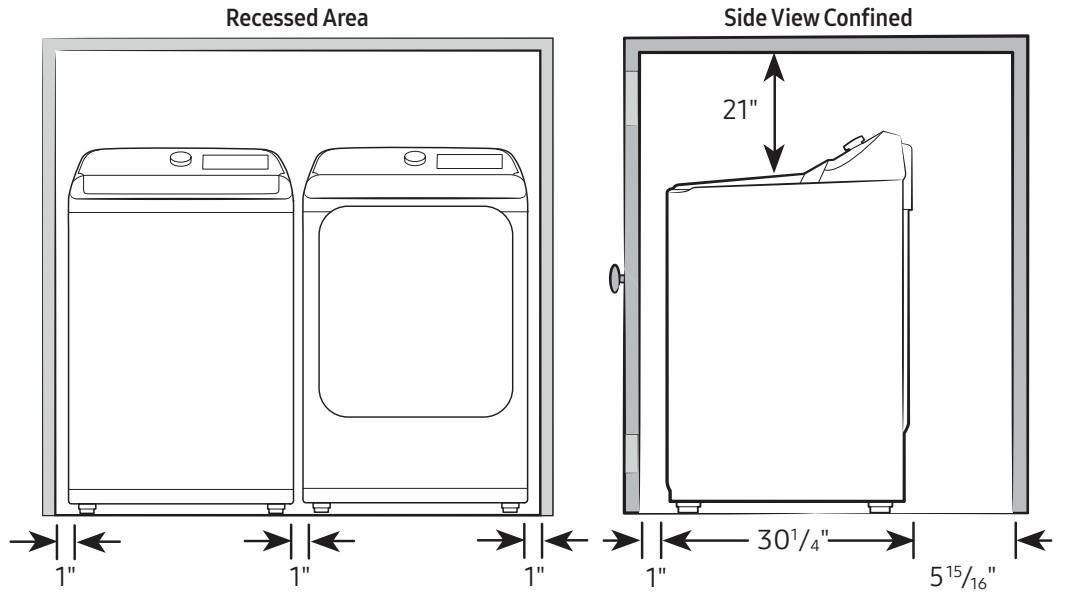

Dimensions: 27" x 45¹³/₁₆" x 30¹/₄"
Weight: 119.0 lbs

Shipping Dimensions & Weight (WxHxD)

Dimensions: 29⁹/₁₆" x 48⁵/₈" x 31³/₁₆"
Weight: 125.7 lbs

Gas Dryer	Model #	UPC Code
Ivory	DVG55A7300E	887276557823
Electric Dryer		
Ivory	DVE55A7300E	887276551609
Matching Washer		
Ivory	WA55A7300AE	887276552903
Optional Accessories		
Vent Kit	DV-2A	887276146416
Gas to Propane Converter Kit	LPKIT-4	887276352787

DVG55A7300E

Samsung 7.4 cu. ft. Smart Gas Dryer with Steam Sanitize+

Dimensions

Required dimensions for installation:

Installation Specifications – Side-by-Side

If the washer and dryer are installed together or the dryer alone, the closet front must have two unobstructed air openings for a combined minimum total area of 72-inch². Your washer alone does not require a specific air opening.

Alcove or closet installation
Minimum clearance for closet and alcove installations:

Connection Dimensions

Back and Side View of Gas Dryer

LEGEND:

- Cold Water Connection
- Gas Connection

Actual color may vary. Design, specifications, and color availability are subject to change without notice. Non-metric weights and measurements are approximate.