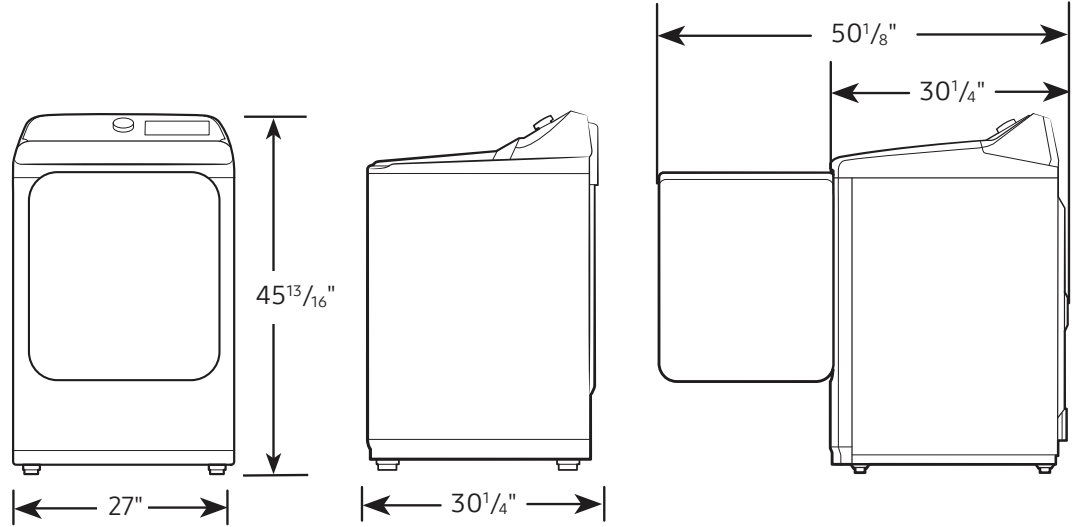

Dimensions: 27" x 45¹³/₁₆" x 30¹/₄"
Weight: 119.0 lbs

Shipping Dimensions & Weight (WxHxD)

Dimensions: 29⁹/₁₆" x 48⁵/₈" x 31³/₁₆"
Weight: 125.7 lbs

Gas Dryer	Model #	UPC Code
Ivory	DVG55A7300E	887276557823
Electric Dryer		
Ivory	DVE55A7300E	887276551609
Matching Washer		
Ivory	WA55A7300AE	887276552903
Optional Accessories		
Vent Kit	DV-2A	887276146416
Gas to Propane Converter Kit	LPKIT-4	887276352787

DVG55A7300E

Samsung 7.4 cu. ft. Smart Gas Dryer with Steam Sanitize+

Dimensions

Required dimensions for installation:

Installation Specifications – Side-by-Side

If the washer and dryer are installed together or the dryer alone, the closet front must have two unobstructed air openings for a combined minimum total area of 72-inch². Your washer alone does not require a specific air opening.