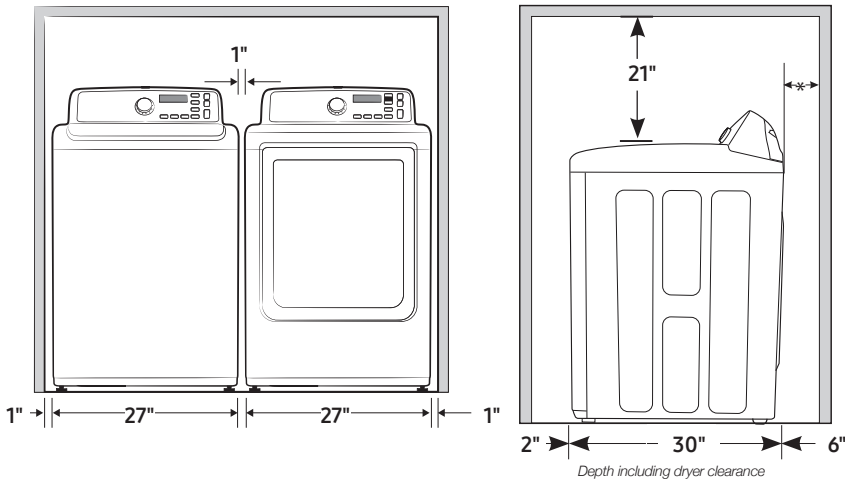

WA50M7450AP

SAMSUNG

Samsung Top-Load Washer

5.0 cu. ft. Capacity DOE

Installation Specifications

Alcove or closet installation

Recessed Area

Side View Confined

Minimum clearances for closets and alcoves:

Sides – 1"
Top – 21"
Rear – 6"
Closet Front – 2"

If the washer and dryer are installed together, the closet front must have at least a 72-inch² unobstructed air opening. Your washer alone does not require a specific air opening.

*Required spacing (External exhaust elbow may require additional space.)