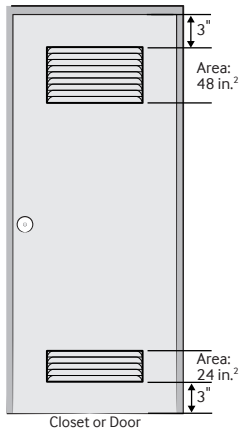

WA50M7450AP

SAMSUNG

Samsung Top-Load Washer

5.0 cu. ft. Capacity DOE

Installation Specifications

Alcove or closet installation

Recessed Area

Side View Confined

Minimum clearances for closets and alcoves:

Sides – 1"
Top – 21"
Rear – 6"
Closet Front – 2"

If the washer and dryer are installed together, the closet front must have at least a 72-inch² unobstructed air opening. Your washer alone does not require a specific air opening.

*Required spacing (External exhaust elbow may require additional space.)