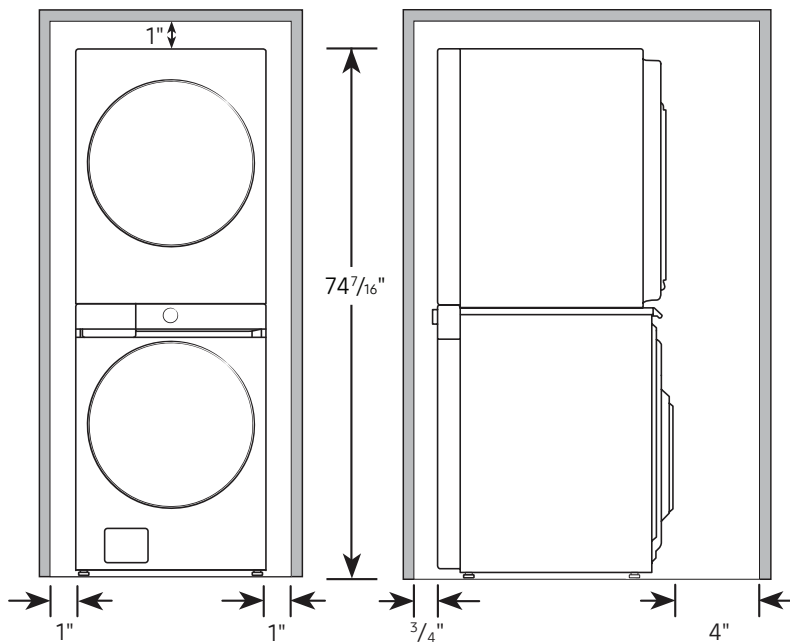

Alcove or Closet Installation

The front of the alcove or closet must have two unobstructed air openings for a combined minimum total area of 72 in.²