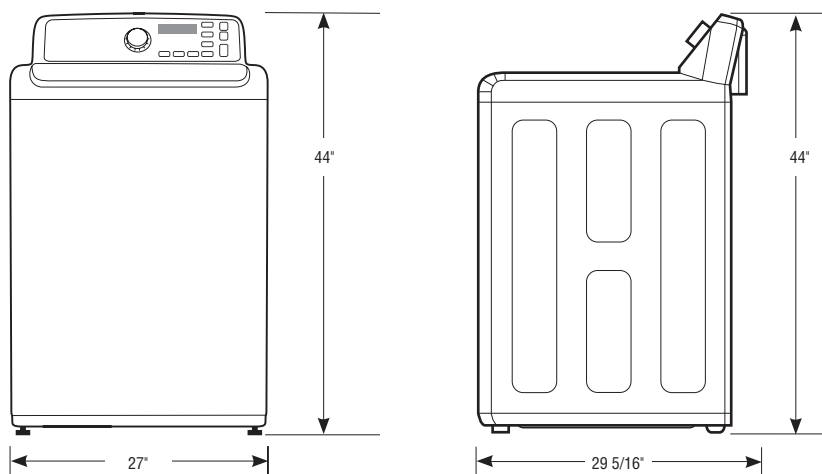

Three (3) Years Stainless Tub Part (Part Only)

Five (5) Years Washing Motor Part (Part Only)

Product Dimensions & Weight (WxHxD)

Dimensions: 27" x 44" x 29 5/16"

Weight: 123.5 lbs

Shipping Dimensions & Weight (WxHxD)

Dimensions: 29 1/2" x 46 1/2" x 31"

Weight: 132.3 lbs

Color	Model #	UPC Code
White	WA40J3000AW	887276194769

Matching Dryer (Electric/Gas)

White	DV40J3000EW	887276086958
White	DV40J3000GW	887276086972

Dimensions