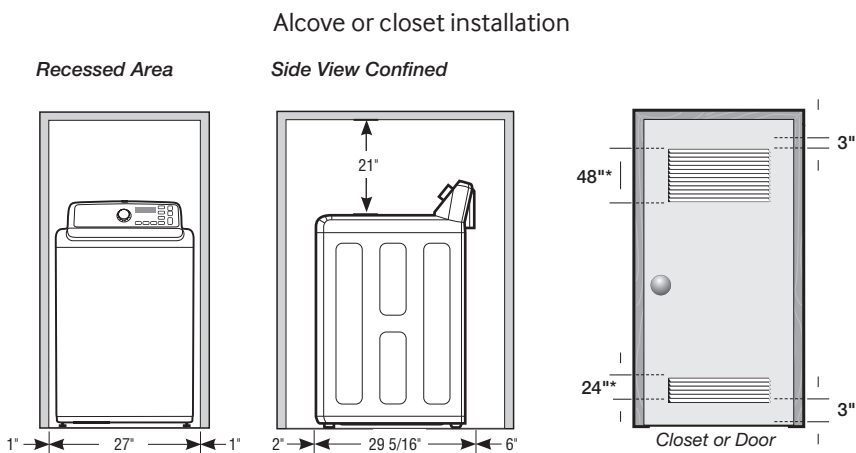

Minimum clearances for closets and alcoves:

Sides – 1"
Top – 21"
Rear – 6"
Closet Front – 2"

If the washer and dryer are installed together, the closet front must have at least a 72 in unobstructed air opening. Your washer alone does not require a specific air opening.