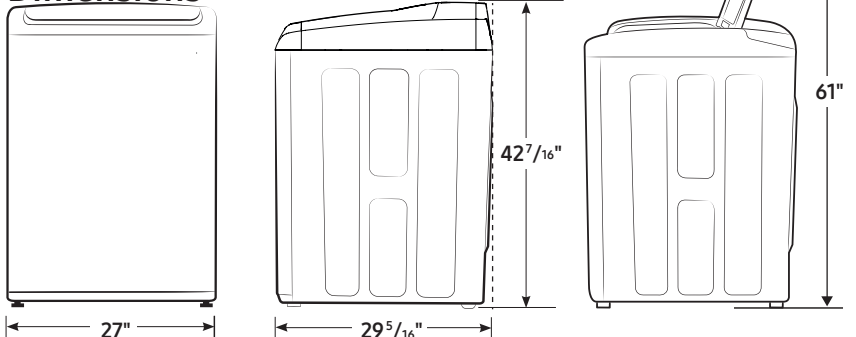

One (1) Year Parts and Labor
Three (3) Years Stainless Steel Tub (Part Only)
Ten (10) Years Direct Drive Motor (Part Only)

Product Dimensions & Weight (WxHxD)

Dimensions: 27" x 42⁷/₁₆" x 29⁵/₁₆"
Weight: 136.7 lbs

Shipping Dimensions & Weight (WxHxD)

Dimensions: 29⁹/₁₆" x 45¹¹/₁₆" x 31¹/₁₆"
Weight: 145.5 lbs

Dimensions

Color

Black Stainless Steel WA54M8750AV 887276196466
White WA54M8750AW 887276196473

Model

UPC Code

Matching Dryer (Electric/Gas)