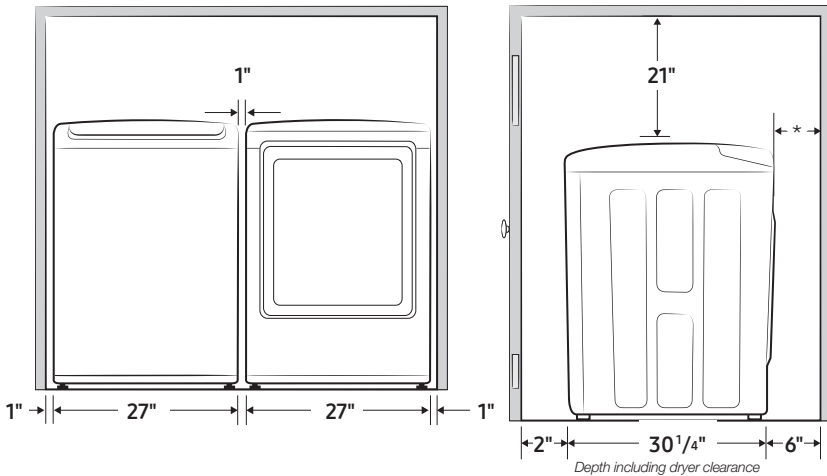

5.4 cu. ft. Capacity DOE

Installation Specifications

Alcove or closet installation

Recessed Area

Side View Confined

Minimum clearances for closets and alcoves:

Sides – 1"
Top – 21"
Rear – 6"
Closet Front – 2"