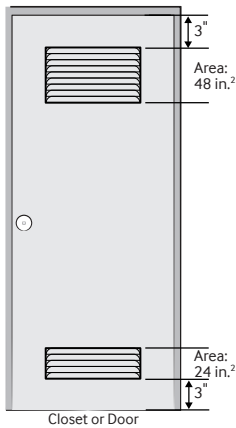

5.4 cu. ft. Capacity DOE

Installation Specifications

Alcove or closet installation

Recessed Area

Side View Confined

Minimum clearances for closets and alcoves:

Sides – 1"
Top – 21"
Rear – 6"
Closet Front – 2"

One (1) Year Parts and Labor
Three (3) Years Stainless Steel Tub (Part Only)
Ten (10) Years Direct Drive Motor (Part Only)

Product Dimensions & Weight (WxHxD)

Dimensions: 27" x 42⁷/₁₆" x 29⁵/₁₆"
Weight: 136.7 lbs