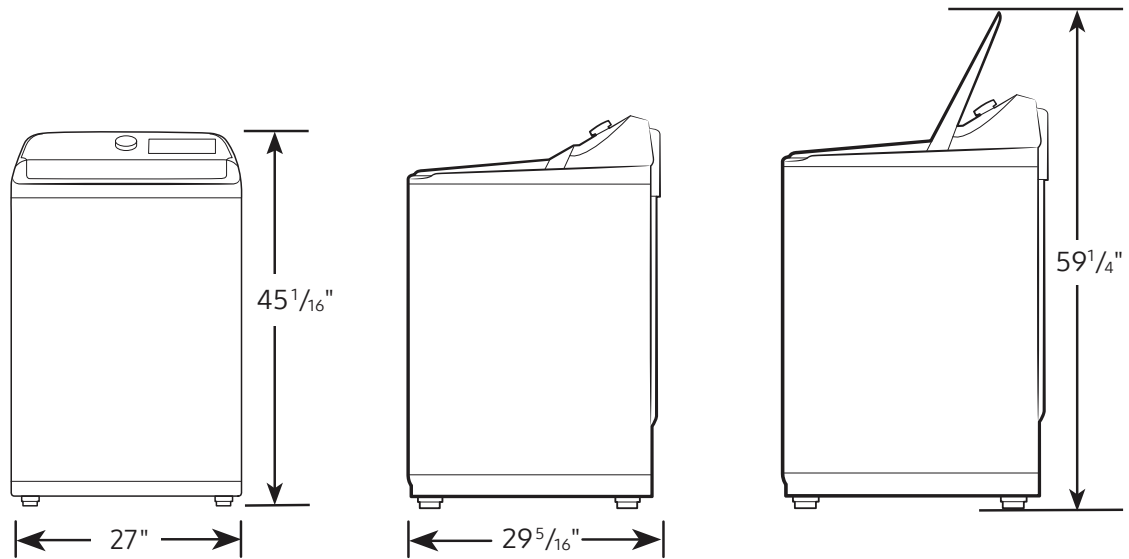

Product Dimensions & Weight (WxHxD)

Dimensions: 27" x 45¹/₁₆" x 29⁵/₁₆"
Weight: 127.9 lbs

Shipping Dimensions & Weight (WxHxD)

Dimensions: 29⁹/₁₆" x 47³/₄" x 31"
Weight: 134.5 lbs

*Requires wireless network, Samsung account and Samsung SmartThings App. The Samsung SmartThings App supports Android OS 4.0 (ICS) or later which is optimized for Samsung smartphones (Galaxy S and Galaxy Note series). This app also supports iOS 7 or later for iPhone models. Samsung SmartThings App available in App Store and Play Store. Only monitoring enabled on Gas Dryers for safety reasons.

WA47CG3500

SAMSUNG

4.7 cu. ft. Large Capacity Smart Top Load Washer with Active WaterJet

Dimensions

Required dimensions for installation:

Installation Specifications – Side-by-Side

If the washer and dryer are installed together or the dryer alone, the closet front must have two unobstructed air openings for a combined minimum total area of 72-inch². Your washer alone does not require a specific air opening.