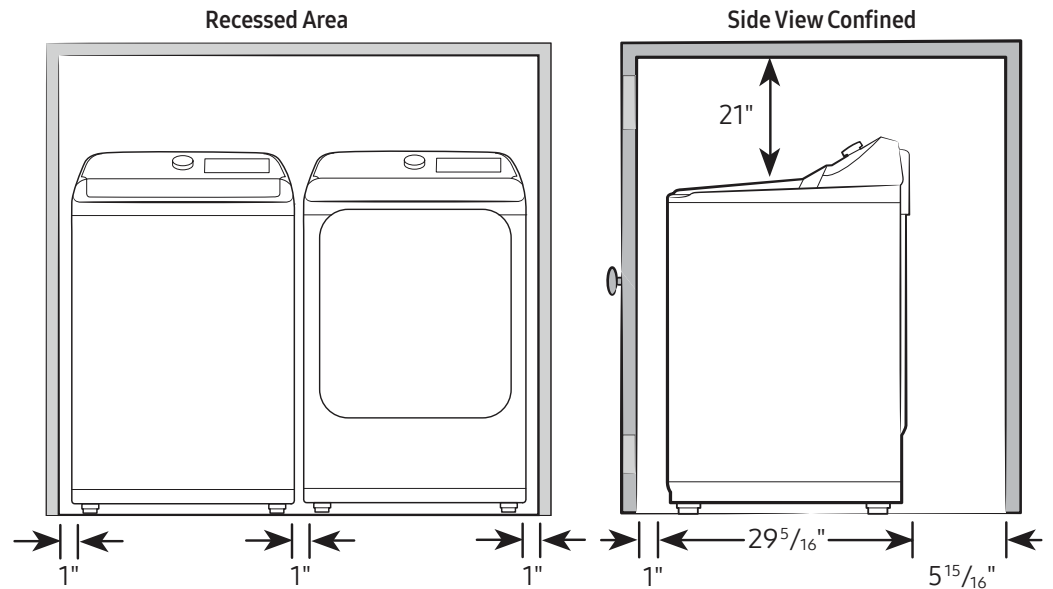

WA47CG3500

SAMSUNG

4.7 cu. ft. Large Capacity Smart Top Load Washer with Active WaterJet

Dimensions

Required dimensions for installation:

Installation Specifications – Side-by-Side

If the washer and dryer are installed together or the dryer alone, the closet front must have two unobstructed air openings for a combined minimum total area of 72-inch². Your washer alone does not require a specific air opening.

Alcove or closet installation
Minimum clearance for closet and alcove installations:

Connection Dimensions

Back view of washer

LEGEND:

- Hot Water Connection
- Cold Water Connection

Actual color may vary. Design, specifications, and color availability are subject to change without notice. Non-metric weights and measurements are approximate.