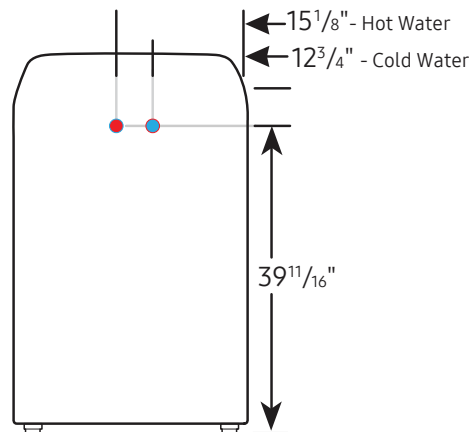

Product Dimensions & Weight (WxHxD)

Dimensions: 27" x 45¹/₁₆" x 29⁵/₁₆"
Weight: 127.9 lbs

Shipping Dimensions & Weight (WxHxD)

Dimensions: 29⁹/₁₆" x 47³/₄" x 31"
Weight: 134.5 lbs

*Requires wireless network, Samsung account and Samsung SmartThings App. The Samsung SmartThings App supports Android OS 4.0 (ICS) or later which is optimized for Samsung smartphones (Galaxy S and Galaxy Note series). This app also supports iOS 7 or later for iPhone models. Samsung SmartThings App available in App Store and Play Store. Only monitoring enabled on Gas Dryers for safety reasons.

WA47CG3500

SAMSUNG

4.7 cu. ft. Large Capacity Smart Top Load Washer with Active WaterJet

Dimensions

Required dimensions for installation:

Installation Specifications – Side-by-Side

If the washer and dryer are installed together or the dryer alone, the closet front must have two unobstructed air openings for a combined minimum total area of 72-inch². Your washer alone does not require a specific air opening.

Alcove or closet installation
Minimum clearance for closet and alcove installations:

Connection Dimensions

Back view of washer

LEGEND:

- Hot Water Connection
- Cold Water Connection

Actual color may vary. Design, specifications, and color availability are subject to change without notice. Non-metric weights and measurements are approximate.