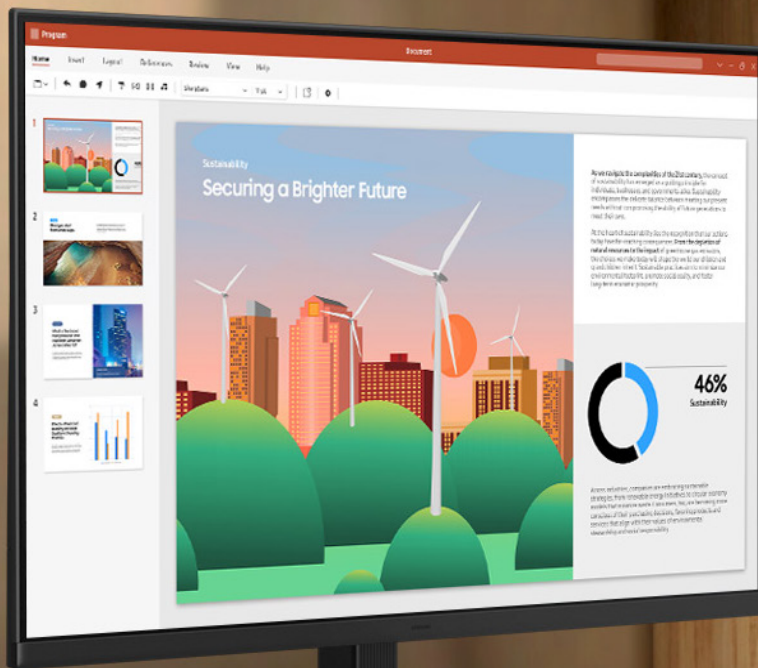

SAMSUNG

S30GD Business Essential Monitor with IPS Panel and Tilt Only Stand 100Hz Refresh Rate

LS22D304GANXZA | LS24D304GANXZA | LS27D304GANXZA

Samsung's S3 Business Essential Monitor enables smooth performance, heightened productivity, and greater comfort. The IPS Panel delivers a stunning color experience across the entire display with less color washing, offering clarity from any viewpoint so tones stay consistent and accurate. The 100Hz refresh rate reduces lag and motion blur while playing games, watching videos, or working. Game Picture Mode with optimizable game settings enables instant adjustment of color and image contrast. Eye Saver Mode protects vision, reduces blue light and screen flicker, and extends comfort even during long sessions. The ergonomic super-slim design is a stylish addition to any environment, while ultra-thin border bezels make the most of screen space. Multiple connectivity enables devices to be plugged straight into the monitor for increased flexibility.

Key features

Vivid colors across the whole screen

Experience stunning colors across the entire display with the IPS panel. Colors remain bright and clear across the screen, even when you change angles. Tones and shades are represented consistently and beautifully with less color washing.

More gaming power

Gain a competitive edge with optimizable game settings. Color and image contrast can be instantly adjusted to see scenes more clearly and spot enemies hiding in the dark, while Game Picture Mode adjusts any game to fill your screen with every detail in view.

Easy on the eyes

Protect your vision and stay comfortable, even during long sessions. Stay focused on your work with reduced blue light and screen flicker.

A modern aesthetic

Featuring a super slim-design with ultra-thin border bezels, this monitor enhances any setup with a sleek, modern look. Enjoy a lightweight and stylish addition to any environment.