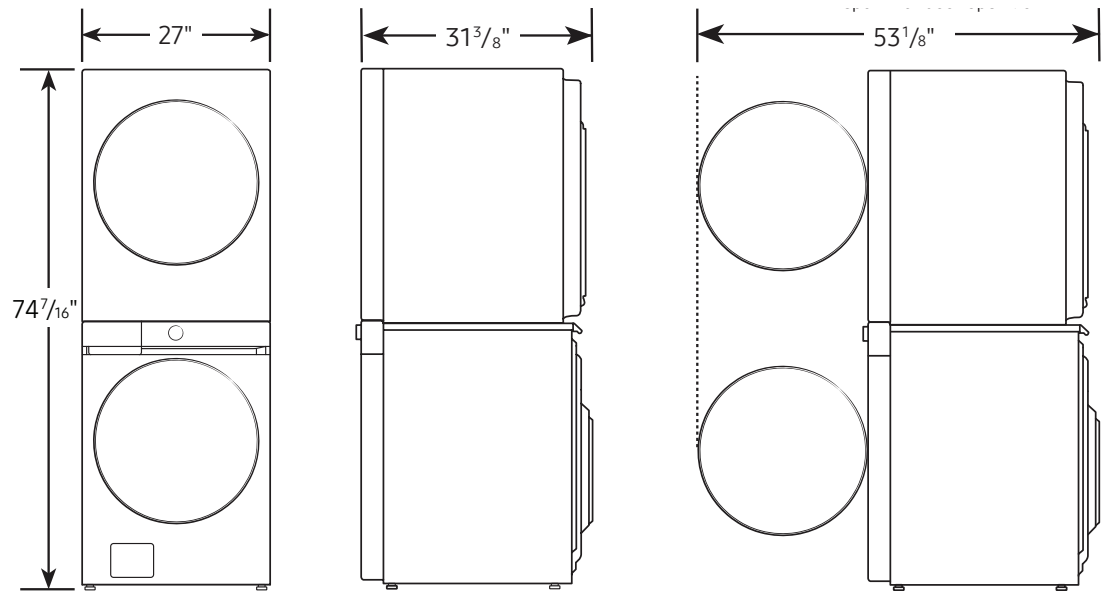

Dimensions (WxHxD) & Weight	
Product Dimensions	27" x 74 ⁷ / ₁₆ " x 31 ³ / ₈ "
Product Weight	319.7 lbs
Shipping Dimensions	29 ³ / ₈ " x 81 ¹⁵ / ₁₆ " x 34 ¹ / ₈ "
Shipping Weight	330.7 lbs

UPC		
White with Electric Dryer	WH46DBH100EW	887276814490
White with Gas Dryer	WH46DBH100GW	887276814513
Optional Vent Kit	DV-2A	887276146416

WH46DBH100EW

Bespoke AI Laundry Hub™ 4.6 cu. ft. Large Capacity Single Unit Washer with Steam Wash and 7.6 cu. ft. Electric Dryer in White

Dimensions

Alcove or Closet Installation

The front of the alcove or closet must have two unobstructed air openings for a combined minimum total area of 72 in.²

Connection Dimensions*

Back and side views

*Measurements are approximations for frame only.

LEGEND:	
●	Cold Water Connection
●	Hot Water Connection
●	Power Cord