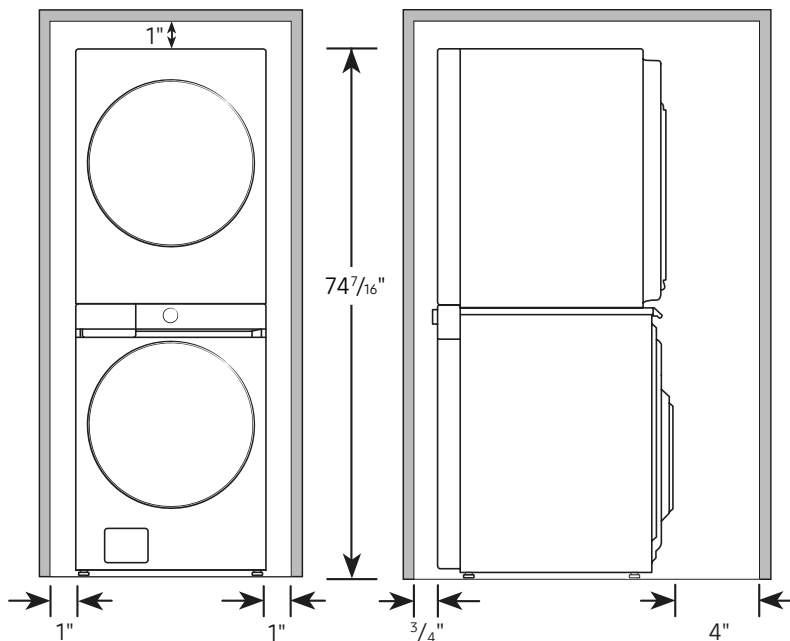

Dimensions (WxHxD) & Weight	
Product Dimensions	27" x 74 ⁷ / ₁₆ " x 31 ³ / ₈ "
Product Weight	319.7 lbs
Shipping Dimensions	29 ³ / ₈ " x 81 ¹⁵ / ₁₆ " x 34 ¹ / ₈ "
Shipping Weight	330.7 lbs

UPC		
White with Electric Dryer	WH46DBH100EW	887276814490
White with Gas Dryer	WH46DBH100GW	887276814513
Optional Vent Kit	DV-2A	887276146416

WH46DBH100EW

Bespoke AI Laundry Hub™ 4.6 cu. ft. Large Capacity Single Unit Washer with Steam Wash and 7.6 cu. ft. Electric Dryer in White

Dimensions

Alcove or Closet Installation

The front of the alcove or closet must have two unobstructed air openings for a combined minimum total area of 72 in.²

Connection Dimensions*

Back and side views

*Measurements are approximations for frame only.

LEGEND:	
●	Cold Water Connection
●	Hot Water Connection
●	Power Cord