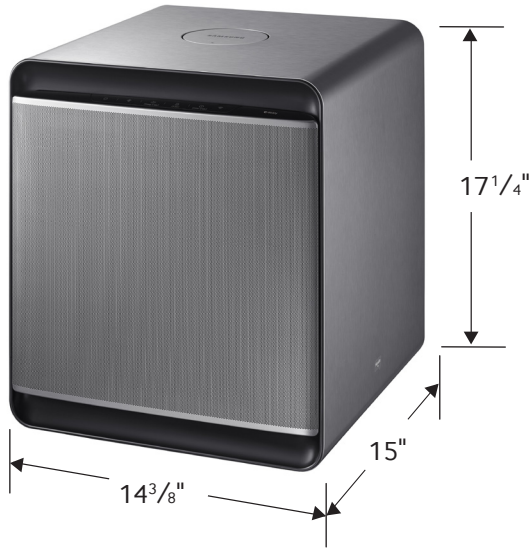

AX300T9080S

SAMSUNG

The Cube Air Purifier

Product Dimensions

Warranty

One (1) Year Parts and Labor

Product Dimensions & Weight (WxHxD)

Dimensions: 14³/₈" x 17¹/₄" x 15"

Weight: 27 lbs

Shipping Dimensions & Weight (WxHxD)

Dimensions: 17⁵/₁₆" x 21¹/₈" x 18¹/₄"

Weight: 33.3 lbs

| Color | Model # | UPC Code |
|--------------|----------------|--------------|
| Honed Silver | AX300T9080S/AA | 887276374390 |