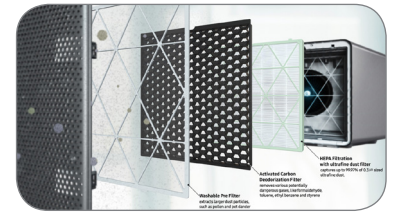

AX300T9080S

SAMSUNG

The Cube Air Purifier

Signature Features

Wind-Free™ Air Purification

- The Cube's purification system is quieter than a whisper and releases clean air without annoying noise or a cold draft.

True HEPA Filtration System

- The Cube's 3-stage True HEPA Filtration System effectively removes 99.97%* of ultrafine dust while helping to reduce allergens, bad odors and bacteria.*

*The filter media has over 99.97% dust collection efficiency, based on a particle size of 0.26 μm , as specified by 42 CFR part 84. Tested in the National Test Institute of Korea.

Air Quality Sensor

- Best-in-class laser monitors air particles in size, and the easy view display provides instant air quality feedback.

Available Color

Honed Silver

Wind-Free™ Air Purification

True HEPA Filtration System

Performance

Room Coverage: 310 Sq. Ft.

Power Consumption: 35W

Three Filters:

Pre-Filter, Activated Carbon Deodorization, HEPA Filtration Dust Collecting (H13)

Noise Levels:

50 dBA on High Mode

24 dBA on Wind-Free Mode