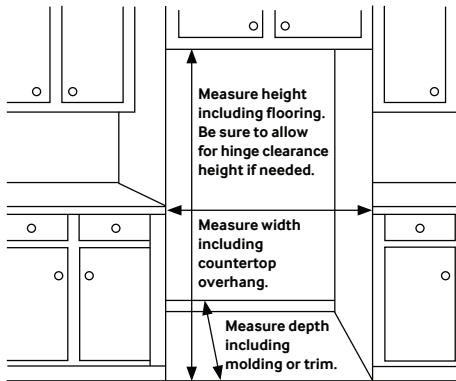

SAMSUNG

RF24J9960SR

4-DOOR COUNTER DEPTH DESIGN

Chef Inspired Features

INSTALLING YOUR REFRIGERATOR

1. Measure the height, width and depth of the opening, making sure to include baseboards, molding tile, countertop overhang, etc. Check to be sure there is enough room to open the door (consider walls, islands or other obstacles when measuring).
2. Refer to illustration below to determine dimensions.
3. Allow 2" of clearance on hinge side of refrigerator when installing next to a wall where handle may make contact.
4. Allow 1" minimum clearance at rear for proper air circulation and water/electrical connections. Allow a 3/8" minimum clearance at sides and top for ease of installation.
5. Ensure each door and entryway in the home is wide enough for the refrigerator to be moved through easily.

Please note: The following dimension and cutout information is for planning purposes only. For complete installation details consult manual packed with product, or download manual online at samsung.com.

DIMENSIONS

TOTAL CAPACITY: 24.1 CU. FT.

Refrigerator: 14.2 cu. ft.

- Premium External Water and Ice Dispenser
 - Still or Sparkling Water
 - Crushed or Cubed Ice
- Ice Master Ice Maker
- 4-Pillar High-Efficiency LED Lighting
- 5 Tempered Glass Spill-Proof Shelves
 - 1 Slide-In
 - 1 Foldable Half
 - 3 Fixed
- Crystal Door Bin
- 2 Crisper Drawers
- 2 Chef Pans
- Chef Pantry
- Arctic Blue Trim

Dimensions (WxHxD without hinges and door):
35 ³/₄" x 68 ⁷/₈" x 24 ¹/₁₆"

Dimensions (WxHxD with hinge and door, no handle):
35 ³/₄" x 70" x 28 ⁷/₈"

Weight: 474.0 lbs.

Shipping Dimensions & Weight (WxHxD)