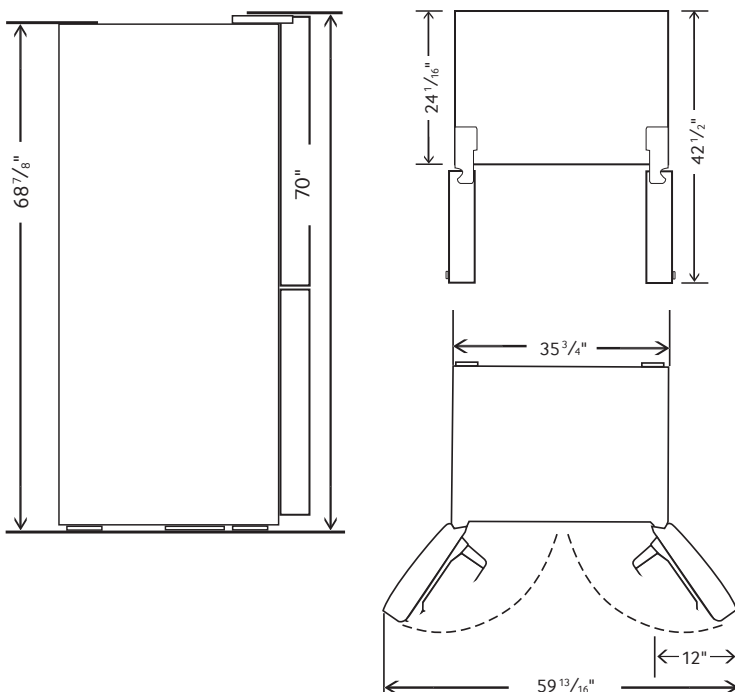

SAMSUNG

RF24J9960SR

4-DOOR COUNTER DEPTH DESIGN

Chef Inspired Features

INSTALLING YOUR REFRIGERATOR

1. Measure the height, width and depth of the opening, making sure to include baseboards, molding tile, countertop overhang, etc. Check to be sure there is enough room to open the door (consider walls, islands or other obstacles when measuring).
2. Refer to illustration below to determine dimensions.
3. Allow 2" of clearance on hinge side of refrigerator when installing next to a wall where handle may make contact.
4. Allow 1" minimum clearance at rear for proper air circulation and water/electrical connections. Allow a 3/8" minimum clearance at sides and top for ease of installation.
5. Ensure each door and entryway in the home is wide enough for the refrigerator to be moved through easily.

Please note: The following dimension and cutout information is for planning purposes only. For complete installation details consult manual packed with product, or download manual online at samsung.com.

DIMENSIONS

TOTAL CAPACITY: 24.1 CU. FT.

Refrigerator: 14.2 cu. ft.

- Premium External Water and Ice Dispenser
 - Still or Sparkling Water
 - Crushed or Cubed Ice
- Ice Master Ice Maker
- 4-Pillar High-Efficiency LED Lighting
- 5 Tempered Glass Spill-Proof Shelves
 - 1 Slide-In
 - 1 Foldable Half
 - 3 Fixed
- Crystal Door Bin
- 2 Crisper Drawers
- 2 Chef Pans
- Chef Pantry
- Arctic Blue Trim

Dimensions (WxHxD without hinges and door):
35 ³/₄" x 68 ⁷/₈" x 24 ¹/₁₆"

Dimensions (WxHxD with hinge and door, no handle):
35 ³/₄" x 70" x 28 ⁷/₈"

Weight: 474.0 lbs.

Shipping Dimensions & Weight (WxHxD)