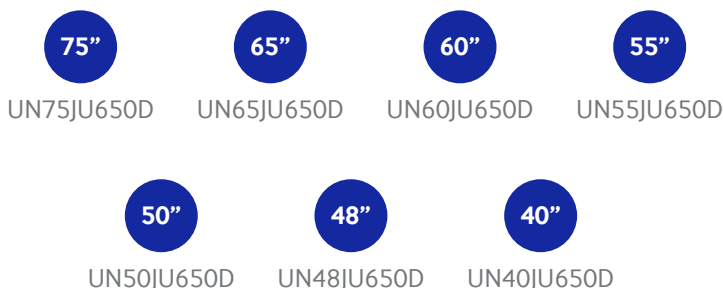

SIZES

With 4K UHD resolution you'll enjoy a picture with 4X the detail of Full HD. Watch and play your way with the advanced Samsung Smart TV platform that lets you quickly and easily access your favorite content.

KEY FEATURES

PICTURE QUALITY

- 4K UHD (3840 x 2160 Resolution)
- Contrast Enhancer
- Ultra Clear Panel
- UHD Upscaling
- UHD Dimming
- PurColor
- Motion Rate 120

SMART

- Quad-Core Processor
- Smart TV
- Smart Apps
- Full Web Browser

SMART INTERACTION

- Motion Control with Optional Camera Accessory

SMART CONNECTIVITY

- Screen Mirroring
- ConnectShare™ Movie
- Smart View 2.0
- Briefing on TV

CONNECTIONS

- 4 HDMI® Connections¹
- 3 USB Connections
- 802.11ac Wi-Fi Built In
- 1 Component In
- 1 Composite In (Shared with AV Component input)

AUDIO

- Dolby® Digital Plus
- DTS® Premium Sound 5.1™
- DTS® Studio Sound

INCLUDES

- Standard Remote Control

¹HDMI – CEC (Consumer Electronics Control) facilitates convenient control functions with compatible devices