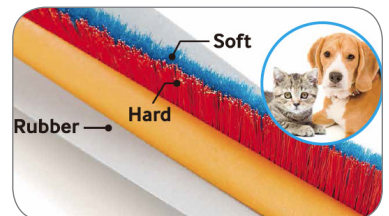

Creates an optimal cleaning path

Less clogging of filter for more consistent power than our previous model

Specially designed brush to pick up hair with less tangles