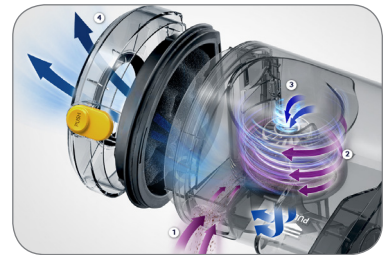

Creates an optimal cleaning path

Less clogging of filter for more consistent power than our previous model

Specially designed brush to pick up hair with less tangles