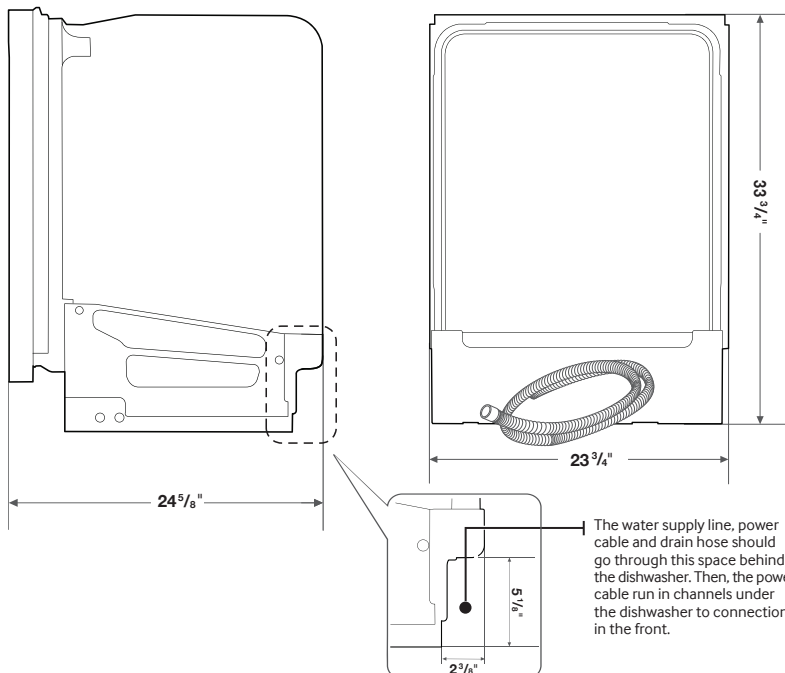

Dimensions

Side View

Rear View

Features

- 4 Wash Cycles: Auto, Normal, Heavy, Express 60
- 5 Options: Hi-Temp Wash, Sanitize (Anti-Bacterial-NSF), Delay Start, Control Lock, Heated Dry

Convenience

- Child Lock
- Digital Water Leakage Sensor
- Height-Adjustable Upper Rack
- Upper Rack: 2 Cup Shelves
- Silverware Basket

Warranty

One (1) Year All Parts and Labor

Five (5) Year Limited on Printed Circuit Board

Product Dimensions & Weight (WxHxD)

Dimensions: 23 3/4" x 33 3/4" x 24 5/8"

Weight: 66.1 lbs.

Shipping Dimensions & Weight (WxHxD)

Dimensions: 26 1/2" x 35" x 29 1/2"

Weight: 81.6 lbs.

Color

Model

UPC Code

Stainless Steel DW80N3030US 887276269887

White DW80N3030UW 887276269894

Black DW80N3030UB 887276269870