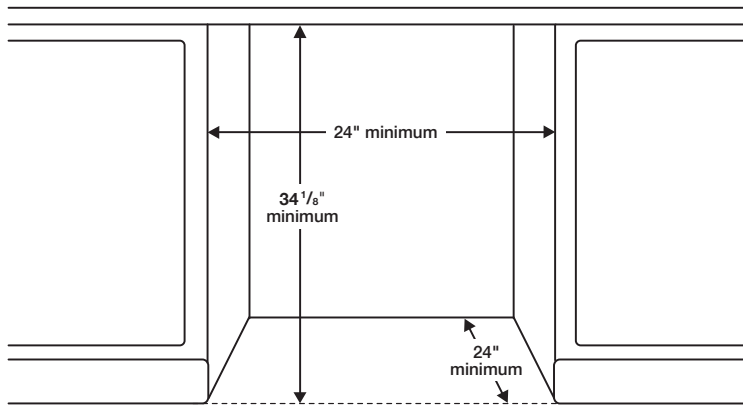

Dimensions

Side View

Rear View

Features

- 4 Wash Cycles: Auto, Normal, Heavy, Express 60
- 5 Options: Hi-Temp Wash, Sanitize (Anti-Bacterial-NSF), Delay Start, Control Lock, Heated Dry

Convenience

- Child Lock
- Digital Water Leakage Sensor
- Height-Adjustable Upper Rack
- Upper Rack: 2 Cup Shelves
- Silverware Basket

Warranty

One (1) Year All Parts and Labor

Five (5) Year Limited on Printed Circuit Board

Product Dimensions & Weight (WxHxD)

Dimensions: 23 3/4" x 33 3/4" x 24 5/8"

Weight: 66.1 lbs.

Shipping Dimensions & Weight (WxHxD)

Dimensions: 26 1/2" x 35" x 29 1/2"

Weight: 81.6 lbs.

Color

Model

UPC Code

Stainless Steel DW80N3030US 887276269887

White DW80N3030UW 887276269894

Black DW80N3030UB 887276269870