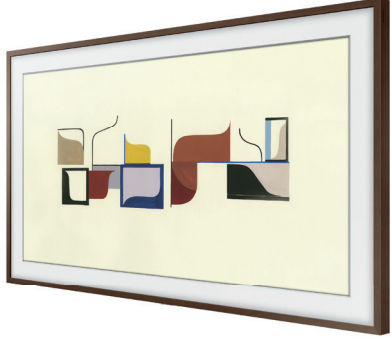

Transform and style your bezel for The Frame with a custom and elegant finish with choice of beige, white, brown or black.

KEY FEATURES

CUSTOM AND ELEGANT FINISH

Customize your Frame's bezel with a beige, white, brown or black finish.¹

*Also equals the TV dimensions with the optional bezel attached.

Customizable Frame 43", 49", 55", and 65"

CUSTOM FRAME	BEIGE	WHITE	BROWN	BLACK
65"	VG-SCFN65LP/ZA	VG-SCFM65WM/ZA	VG-SCFN65DP/ZA	VG-SCFN65BM/ZA
UPC Code	887276304489	887276225906	887276304472	887276267241
Dimensions (attached)* W x H x D	57.4" x 32.9" x 1.7"	57.4" x 32.9" x 1.7"	57.4" x 32.9" x 1.7"	57.4" x 32.9" x 1.7"
Top/Bottom	57.4"	57.4"	57.4"	57.4"
Sides	32.9"	32.9"	32.9"	32.9"
Depth	1.7"	1.7"	1.7"	1.7"
Width (Bezel)	0.6"	0.6"	0.6"	0.6"
Weight	1.85 lb.	3.52 lb.	1.85 lb.	3.52 lb.

*Also equals the TV dimensions with the optional bezel attached.

Customizable Frame 43", 49", 55", and 65"

BEIGE

*TV not included

*TV not included

WHITE

*TV not included

*TV not included

BROWN

*TV not included

*TV not included

BLACK