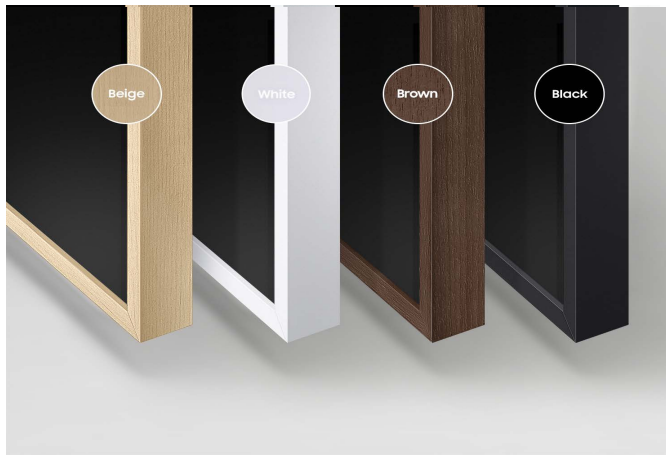

Customizable Frame 43", 49", 55", and 65"

PRODUCT HIGHLIGHTS

- Customizable Frame 43", 49", 55", and 65"
- Bezel options in beige, white, brown or black
- Compatible with 43LS03R, 49LS03R, 55LS03R, 65LS03R, 43LS03N, 55LS03N, 65LS03N, 43LS003, 55LS003 and 65LS003

Transform and style your bezel for The Frame with a custom and elegant finish with choice of beige, white, brown or black.

KEY FEATURES

CUSTOM AND ELEGANT FINISH

Customize your Frame's bezel with a beige, white, brown or black finish.¹

EASE OF INSTALLATION

Magnetic bezel securely snaps and installs over existing charcoal black bezel.

¹TV is not included.

CUSTOM FRAME	BEIGE	WHITE	BROWN	BLACK
43"	VG-SCFN43LP/ZA	VG-SCFM43WM/ZA	VG-SCFN43DP/ZA	VG-SCFN43BM/ZA
UPC Code	887276304458	887276242699	887276304441	887276267227
Dimensions (attached)* W x H x D	38.2" x 22.1" x 1.7"	38.2" x 22.1" x 1.7"	38.2" x 22.1" x 1.7"	38.2" x 22.1" x 1.7"
Top/Bottom	38.2"	38.2"	38.2"	38.2"
Sides	22.1"	22.1"	22.1"	22.1"
Depth	1.7"	1.7"	1.7"	1.7"
Width (Bezel)	0.6"	0.6"	0.6"	0.6"
Weight	1.21 lb.	2.42 lb.	1.21 lb.	2.42 lb.