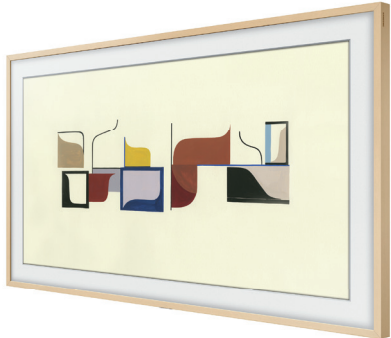

Transform and style your bezel for The Frame with a custom and elegant finish with choice of beige, white, brown or black.

KEY FEATURES

CUSTOM AND ELEGANT FINISH

Customize your Frame's bezel with a beige, white, brown or black finish.¹

CUSTOM FRAME	BEIGE	WHITE	BROWN	BLACK
55"	VG-SCFN55LP/ZA	VG-SCFM55WM/ZA	VG-SCFN55DP/ZA	VG-SCFN55BM/ZA
UPC Code	887276304465	887276225876	887276304496	887276267234
Dimensions (attached)* W x H x D	48.8" x 28.8" x 1.7"	48.8" x 28.8" x 1.7"	48.8" x 28.8" x 1.7"	48.8" x 28.8" x 1.7"
Top/Bottom	48.8"	48.8"	48.8"	48.8"
Sides	28.8"	28.8"	28.8"	28.8"
Depth	1.7"	1.7"	1.7"	1.7"
Width (Bezel)	0.6"	0.6"	0.6"	0.6"
Weight	1.57 lb.	3.08 lb.	1.57 lb.	3.08 lb.

*Also equals the TV dimensions with the optional bezel attached.

Customizable Frame 43", 49", 55", and 65"

CUSTOM FRAME	BEIGE	WHITE	BROWN	BLACK
65"	VG-SCFN65LP/ZA	VG-SCFM65WM/ZA	VG-SCFN65DP/ZA	VG-SCFN65BM/ZA
UPC Code	887276304489	887276225906	887276304472	887276267241
Dimensions (attached)* W x H x D	57.4" x 32.9" x 1.7"	57.4" x 32.9" x 1.7"	57.4" x 32.9" x 1.7"	57.4" x 32.9" x 1.7"
Top/Bottom	57.4"	57.4"	57.4"	57.4"
Sides	32.9"	32.9"	32.9"	32.9"
Depth	1.7"	1.7"	1.7"	1.7"
Width (Bezel)	0.6"	0.6"	0.6"	0.6"
Weight	1.85 lb.	3.52 lb.	1.85 lb.	3.52 lb.

*Also equals the TV dimensions with the optional bezel attached.

Customizable Frame 43", 49", 55", and 65"

BEIGE

*TV not included

*TV not included

WHITE

*TV not included

*TV not included