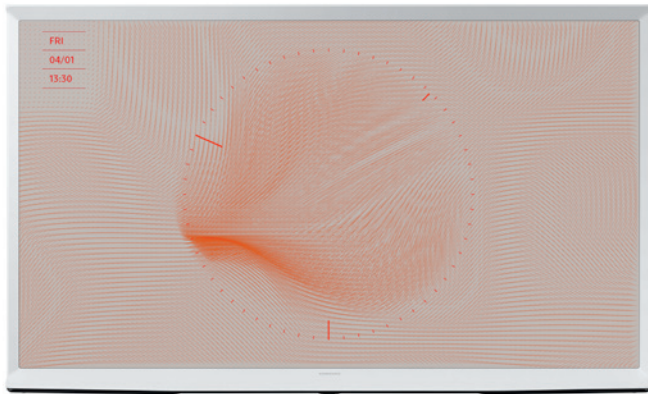

The Serif (2020)

PRODUCT HIGHLIGHTS

- The Serif design by Bouroullec
- 100% Color Volume with Quantum Dot¹
- NFC on TV
- The Serif Ambient Mode+²
- Quantum Processor 4K

SIZE CLASS

55"

55LS01T

43"

43LS01T

It does not belong to the world of television, but it belongs to the world we live in. Blurring the line between design and technology, Samsung introduces The Serif. The Serif challenges the way we view technology and its interaction with the space around it.

KEY FEATURES

Picture

- Quantum HDR 4X
- Quantum Processor 4K
- 100% Color Volume with Quantum Dot
- 4K UHD
- Real Game Enhancer+™³
- Motion Rate 240⁴
- Wide Viewing Angle
- Adaptive Picture™

Design

- White The Serif Design
- Black Metal Floor Stand