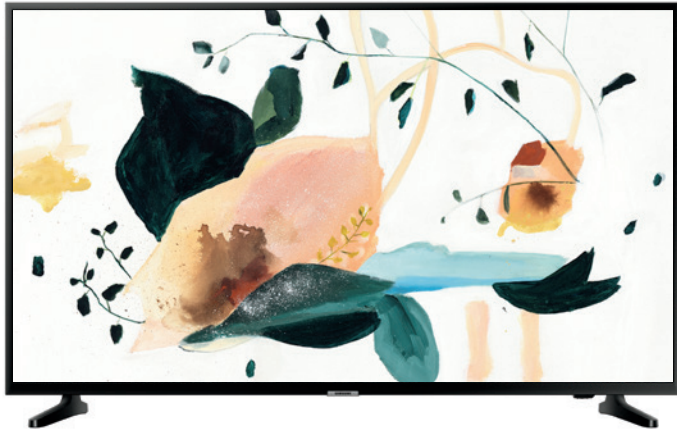

# The Frame (32") TV

## SIZE CLASS

32"

32LS03T

Artwork, television, movies and memories—The Frame TV showcases it all on a beautiful QLED screen. Every piece of content is displayed in stunning full HD and accented by a customizable, stylish bezel that seamlessly complements your home's décor.

#### Art Mode

The Frame transforms into a beautiful work of art when you're not watching TV. Activate the built-in motion sensor so whenever you walk into the room, your TV displays one of your favorite selections.