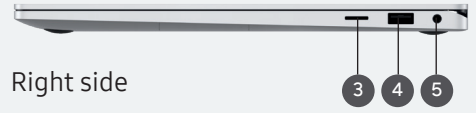

Right side

Galaxy Book4 360

Color	Silver	Bluetooth	v5.3
OS	Windows 11 Pro	Ports	1 HDMI 1.4b 2 Thunderbolt™ 4 1 USB-A 3.2 1 MicroSD 1 Headphone-out / Mic-in Combo
Processor	Intel® Core™ 5 120U Intel® Core™ 7 150U	Input Devices	Backlit Keyboard Numeric Keypad Touch Pad Touchscreen S Pen (optional)
Graphics / Graphics Memory	Intel® Graphics: Integrated	AC Adapter	65W USB Type-C
Display	15.6" 16:9 Aspect Ratio FHD AMOLED (1920px x 1080px) 60Hz Adaptive Refresh Rate 370 nits	Battery	68Wh 4-cell Li-ion (4023mAh)
Memory³	16GB LPDDR4X (on board)	Dimensions	13.99" x 8.98" x 0.54"
Storage³	Up to 512GB M.2. 2280 PCIe Gen4 (NVMe)	Weight	3.22 lb.
Internal Mic	Integrated dual-array digital mic	Accessory	S Pen (optional)
Speakers	Stereo Speakers (2W x2) Dolby Atmos®	Warranty	1 Year
Web Camera	1080p FHD	Security	Fingerprint Reader on Power Button dTPM Security Lock Slot
Wireless LAN	Wi-Fi 6E (Gig+) 802.11 abgn / ac / ax	Certifications	EPEAT: Silver ENERGY STAR® Certified TCO Compliant