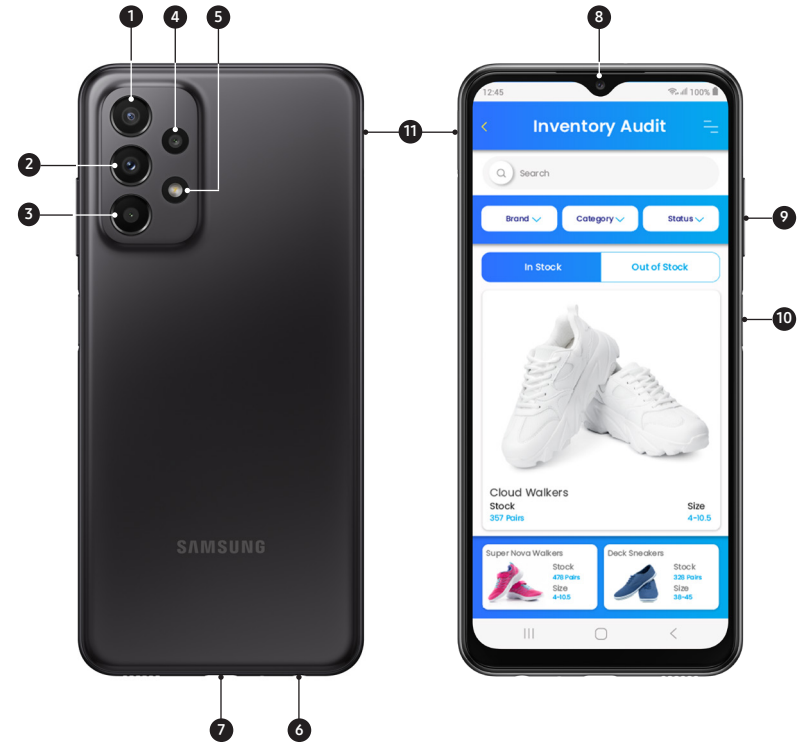

Galaxy A23 5G

Specifications		A23 5G	
Display	Screen Size and Type¹	6.6" FHD+ LCD	
	Resolution	1080 x 2400	
	Refresh Rate	120Hz (Seamless)	
	Aspect Ratio	20:9	
Processor	Others	Gorilla Glass 5	
	Chipset	Qualcomm Snapdragon 695 5G	
	CPU Cores and Speed	2 x 2.2GHz + 6 x 1.7GHz	
Memory	RAM²	4GB	
	Storage³	64GB	
	Number of SIM	Single Sim	
	SIM Slot Type	Nano SIM + MicroSD	
Camera	External Memory Support⁴	Yes (Up to 1TB)	
	Rear	Main Camera	50MP (F1.8)
		Ultra Wide Camera	5MP (F2.2)
		Tele Camera	N/A
		Macro Camera	2MP (F2.4)
		Depth Camera	2MP (F2.4)
		Rear Camera Video Recording Resolution	N/A
	Rear Cameras Features	N/A	
	Front	Main	8MP (F2.0, 1.12 um)
	Battery	Battery Capacity (mAh, Typical)	5,000
Fast Charge⁵		25 Watts	
Physical Specifications	Biometric (Fingerprint)	Side Fingerprint Sensor	
	Dimension (HxWxD)	6.5" x 3" x 0.3" (165.4 x 76.9 x 8.4 mm)	
Connectivity	Weight	7 oz. (199 g.)	
	5G^{6,7}	Sub-6	
	Wi-Fi	Yes	
	Bluetooth	Yes	
	NFC	Yes	
	Earjack	Yes	
	Other	USB 2.0	
OS	OS	Android 12 (S)	
	OS Update	2 Years	
	OS Security Update	4 Years	
Audio and Video	Samsung Pay	Yes	
	Stereo Support	Single Speaker	

Device Layout

1. Ultra Wide Camera
2. Main Camera
3. Depth Camera
4. Macro Camera
5. Flash
6. Earjack
7. USB Type C
8. Front Camera
9. Volume Keys
10. Power + Fingerprint
11. Nano SIM + MicroSD

Learn More samsung.com/galaxyforbusiness insights.samsung.com Samsung Galaxy A23 5G

Product Support 1-866-SAM4BIZ Follow Us [youtube.com/samsungbizusa](https://www.youtube.com/samsungbizusa) [@SamsungBizUSA](https://twitter.com/SamsungBizUSA)

SAMSUNG

©2022 Samsung Electronics America, Inc. Samsung, Galaxy and A23 are registered marks of Samsung Electronics Corp., Ltd. All other brand, product, service names and logos are trademarks and/or registered trademarks of their respective manufacturers and companies. Screen images simulated. Non-metric weights and measurements are approximate. Specifications and designs are subject to change without notice. See samsung.com for detailed information. HHP-A235G-SPEC-SEP22T

¹Measured diagonally, screen size is 6.6" in the full rectangle and 6.4" accounting for the rounded corners. Actual viewable area is less due to the rounded corners and camera lens. ²Requires optimal 5G network connection, available in select markets. Check with your carrier for availability and details. Download and streaming speeds may vary based on content provider, server connection and other factors. ³5G speeds vary and require optimal network and connection factors include frequency, bandwidth, congestion; see carrier for availability. ⁴Wall charger sold separately. Supports up to 25W Fast Charging. Use only Samsung approved chargers and cables. To avoid injury or damage to your device, do not use incompatible, worn or damaged batteries, chargers or cables. For more information on your device, please visit samsung.com. ⁵MicroSD card sold separately. ⁶To recall messages sent through the Private Share app, both the sender and receiver must have a Galaxy mobile device with Android 9 or later and the Private Share app. ⁷All other products and services (such as Extended Warranty) have up to three years coverage. Sales can request special pricing or contract terms through Samsung's Special Price Authorization (SPA) process. ⁸Total amount of available memory may be less based on configuration. ⁹Portion of storage occupied by existing content.