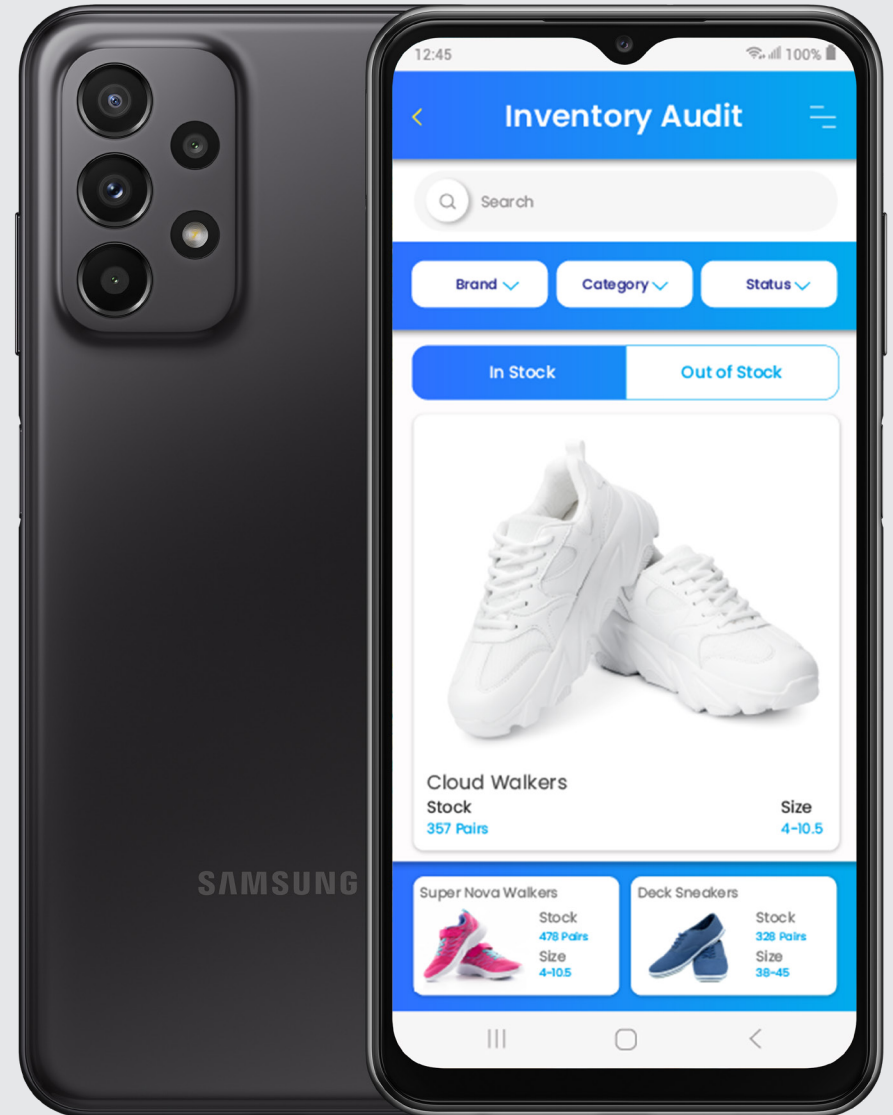

SAMSUNG

Galaxy A23 5G

Your business go-to for innovation and affordability

Affordability doesn't have to mean compromise

The sleek and durable design is comfortable in any professional setting, along with a screen and camera that are ready for sharp and clear videoconferencing.

A phone that's always ready to work

Galaxy A23 5G smartphone features fast 5G, a long-lasting intelligent battery and memory that's expandable up to 1TB.

It's the complete package

Galaxy A23 5G works seamlessly with the complete Galaxy ecosystem. Knox security helps protect data. And Samsung Care+ for Business offers extended peace of mind.