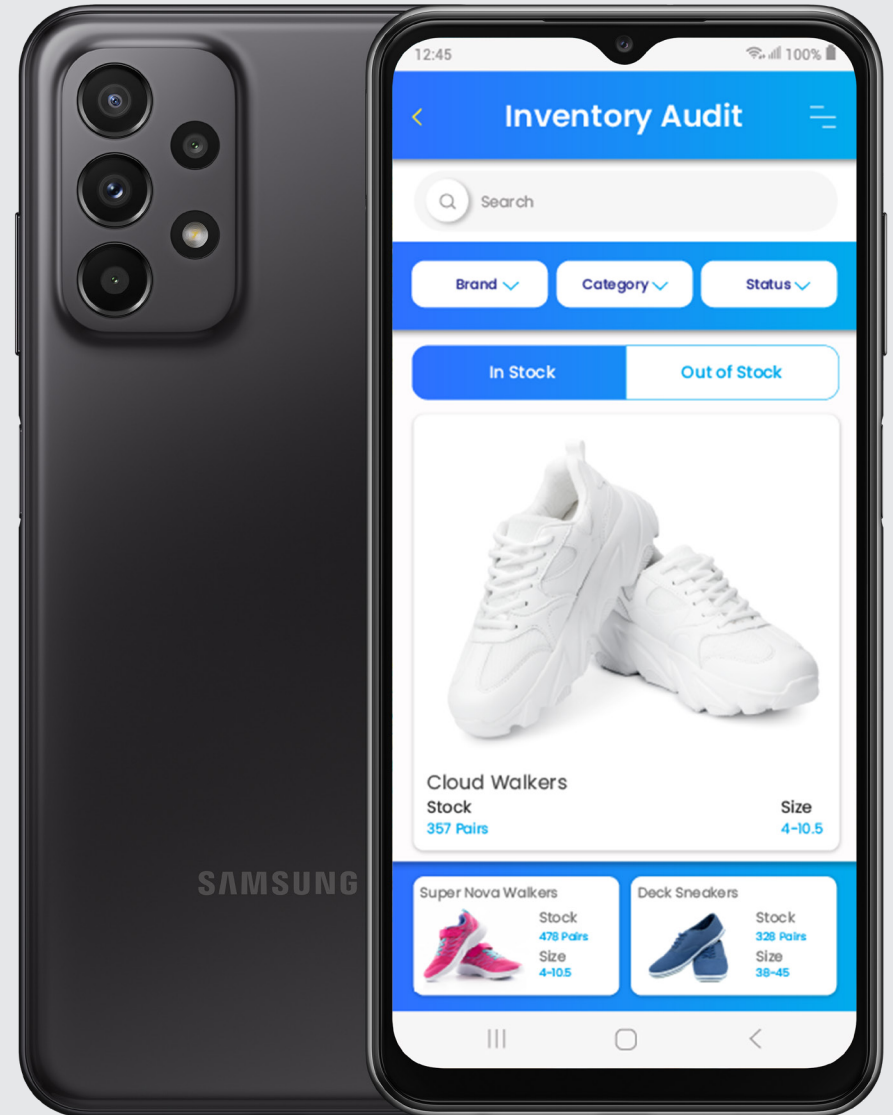

SAMSUNG

Galaxy A23 5G

Unlocked by Samsung

Your business go-to for innovation and affordability

Affordability doesn't have to mean compromise

The sleek and durable design is comfortable in any professional setting, along with a screen and camera that are ready for sharp and clear videoconferencing.

A phone that's always ready to work

Galaxy A23 5G smartphone features fast 5G, a long-lasting intelligent battery and memory that's expandable up to 1TB.

It's the complete package

Galaxy A23 5G works seamlessly with the complete Galaxy ecosystem. Knox security helps protect data. And Samsung Care+ for Business offers extended peace of mind.