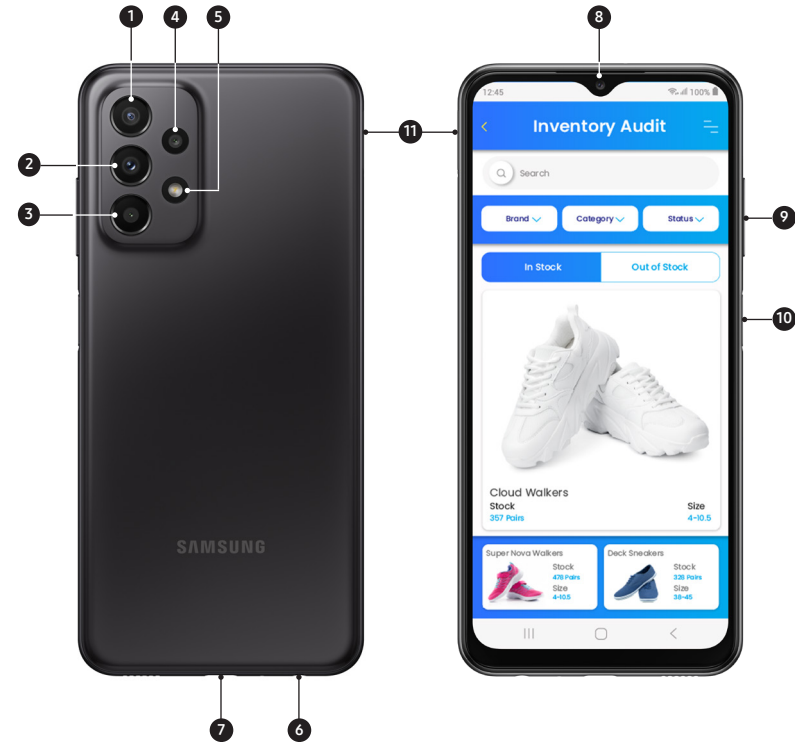

Galaxy A23 5G

Specifications		A23 5G	
Display	Screen Size and Type¹	6.6" FHD+ LCD	
	Resolution	1080 x 2400	
	Refresh Rate	120Hz (Seamless)	
	Aspect Ratio	20:9	
Processor	Others	Gorilla Glass 5	
	Chipset	Qualcomm Snapdragon 695 5G	
	CPU Cores and Speed	2 x 2.2GHz + 6 x 1.7GHz	
Memory	RAM²	4GB	
	Storage³	64GB	
	Number of SIM	Single Sim	
	SIM Slot Type	Nano SIM + MicroSD	
Camera	External Memory Support⁴	Yes (Up to 1TB)	
	Rear	Main Camera	50MP (F1.8)
		Ultra Wide Camera	5MP (F2.2)
		Tele Camera	N/A
		Macro Camera	2MP (F2.4)
		Depth Camera	2MP (F2.4)
		Rear Camera Video Recording Resolution	N/A
	Rear Cameras Features	N/A	
	Front	Main	8MP (F2.0, 1.12 um)
	Battery	Battery Capacity (mAh, Typical)	5,000
Fast Charge⁵		25 Watts	
Physical Specifications	Biometric (Fingerprint)	Side Fingerprint Sensor	
	Dimension (HxWxD)	6.5" x 3" x 0.3" (165.4 x 76.9 x 8.4 mm)	
Connectivity	Weight	7 oz. (199 g.)	
	5G⁶	Sub-6	
	Wi-Fi	Yes	
	Bluetooth	Yes	
	NFC	Yes	
	Earjack	Yes	
	Other	USB 2.0	
OS	OS	Android 12 (S)	
	OS Update	2 Years	
	OS Security Update	4 Years	
Audio and Video	Samsung Pay	Yes	
	Stereo Support	Single Speaker	

Device Layout

1. Ultra Wide Camera
2. Main Camera
3. Depth Camera
4. Macro Camera
5. Flash
6. Earjack
7. USB Type C
8. Front Camera
9. Volume Keys
10. Power + Fingerprint
11. Nano SIM + MicroSD

Learn More samsung.com/galaxyforbusiness insights.samsung.com Samsung Galaxy A23 5G

Product Support 1-866-SAM4BIZ Follow Us youtube.com/samsungbizusa [@SamsungBizUSA](https://twitter.com/SamsungBizUSA)

©2022 Samsung Electronics America, Inc. Samsung, Galaxy and A23 are registered marks of Samsung Electronics Corp., Ltd. All other brand, product, service names and logos are trademarks and/or registered trademarks of their respective manufacturers and companies. Screen images simulated. Non-metric weights and measurements are approximate. Specifications and designs are subject to change without notice. See samsung.com for detailed information. HHP-UNLOCKED-A235G-SPEC-SEP22T