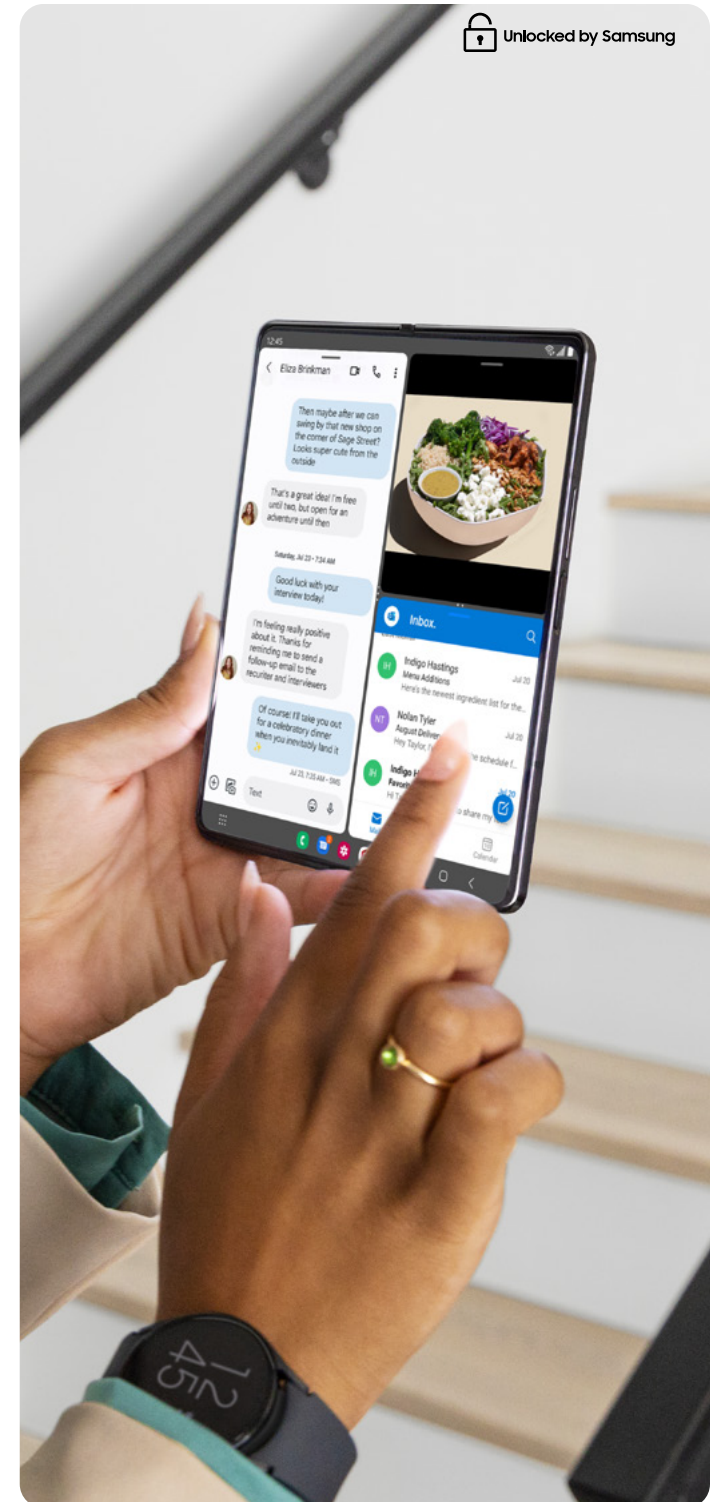

Galaxy Z Fold4

See more

Multiple windows on the same screen at the same time enable quick decision-making

Expansive Screen

Tablet-sized productivity in your pocket

- Unfold a more productive way to work with Galaxy Z Fold4's expansive 7.6" screen.²
- See everything you need at a glance, make quicker decisions and work smarter, not harder.
- Whether you're reviewing a spreadsheet, a contract or detailed schematics, you can comfortably see more of your Word documents on the go — and watch your productivity soar.

DeX

Power a PC-like experience

- Keep your PC in your pocket with Samsung DeX.
- Connect your Galaxy Z Fold4 wirelessly to a monitor or TV, pair a keyboard and mouse, and get to work in an intuitive PC-like environment.
- Whether you're finalizing a sales contract or presenting a pitch to clients, you can do it all from your Galaxy Z Fold4 and DeX.

Supersmooth display

A display that adjusts to your workday

- An expansive, foldable screen lets you see your work documents on a supersmooth display.
- With a nearly invisible under-display camera and intelligent blue light management, you get an edge-to-edge workspace that is easy on the eyes.