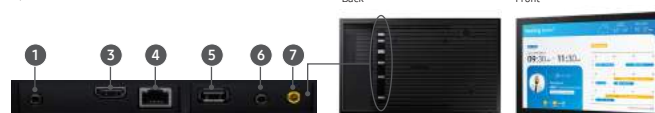

Connectivity

1. RS232C In
2. Touch Out
3. HDMI
4. RJ45
5. USB (5V 1.0A)
6. IR
7. Speaker

QBR-B Series (Non-Touch)