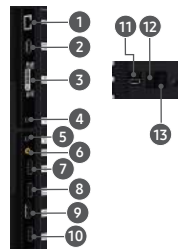

Connectivity

1. RJ45	9. DP In
2. USB 1 (1.0A)	(Daisy Chain In)
3. DVI / MagicInfo In	10. HDMI Out
4. RS232C In	(Daisy Chain Out)
5. RS232C Out	11. USB 2 (0.5A)
6. DVI / HDMI Audio In	12. Audio Out
7. HDMI In (Arc)	13. IR In
8. HDMI 2 In (Daisy Chain)