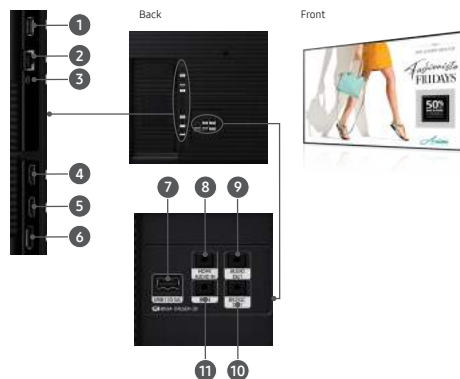

Connectivity

1. USB1 (1.0A)
2. RJ45
3. RS232C In
4. HDMI In 1 (ARC)
5. HDMI In 2
6. DP In
7. USB 2.0 (0.5A)
8. HDMI Audio In
9. Audio Out
10. RS232C Out
11. IR In

ProCare

Samsung ProCare Indoor Display Solutions