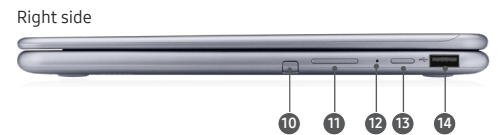

Chromebook Plus (Wi-Fi / LTE)

Learn More samsung.com/business insights.samsung.com samsung.com/b2bchromebook
Product Support 1-866-SAM4BIZ
Follow Us youtube.com/samsungbizusa [@SamsungBizUSA](https://twitter.com/SamsungBizUSA)

SAMSUNG