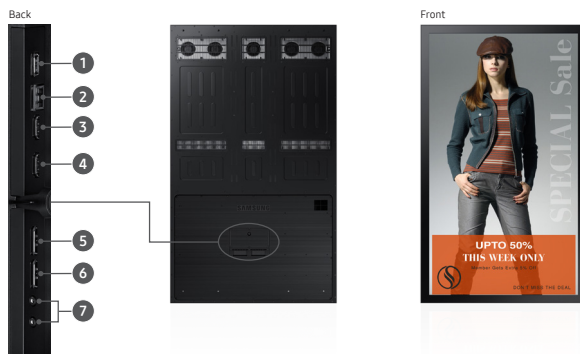

Connectivity

1. USB
2. RJ45
3. HDMI 1
4. HDMI 2
5. DP In (UHD 60Hz)
6. Audio Out
7. RS232C In

ProCare

Samsung ProCare Outdoor Display Solutions

- Fast Track with White Glove Next Day⁴ Service
  - Includes tech-assisted exchange of display: Technician removes original unit, installs replacement and ships non-working unit to Samsung
- 7-days-a-week service delivery, excluding holidays
- 3-5 year terms available

Learn More

samsung.com/business insights.samsung.com samsung.com/b2bdigitalsignage

Product Support

1-866-SAM4BIZ

Follow Us

[youtube.com/samsungbizusa](https://www.youtube.com/samsungbizusa) [@SamsungBizUSA](https://twitter.com/SamsungBizUSA)

SAMSUNG