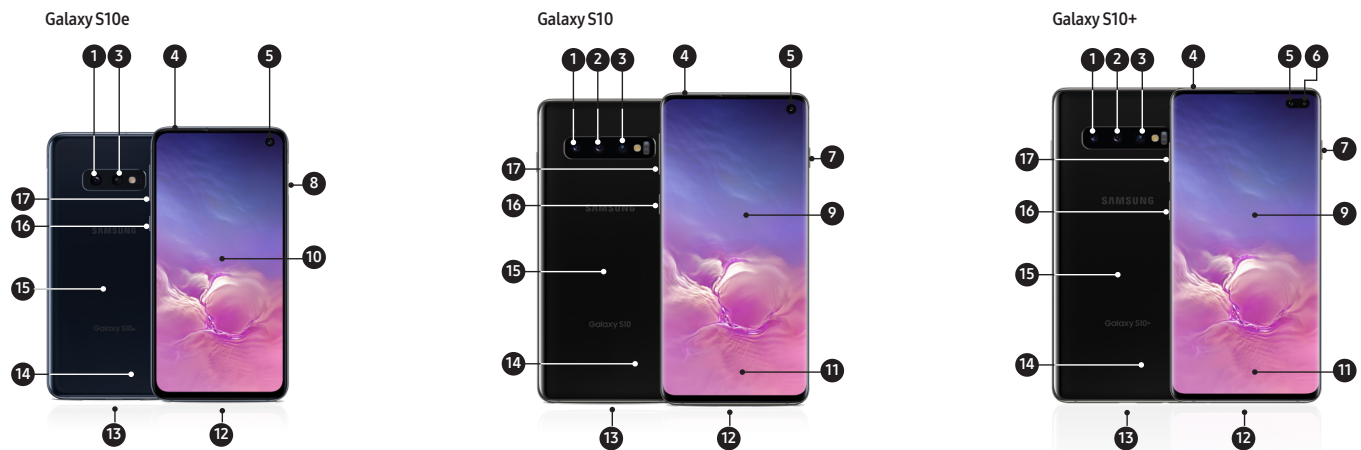

Device Layout

1. 12MP Telephoto Camera
2. 12MP Dual Aperture Camera
3. 16MP Ultra-Wide Camera
4. SIM and microSD Card
5. Front-Facing 10MP Camera
6. 8MP Portrait Camera
7. Power Button
8. Power Button with Electrostatic Fingerprint Sensor
9. Dynamic AMOLED Curved Display
10. Dynamic AMOLED Flat Display
11. In-Screen Ultrasonic Fingerprint
12. USB Type-C
- 3.5mm Earphone Jack
14. Battery
15. Wireless Charging with Wireless PowerShare
16. Bixby Button
17. Volume Button

Learn More samsung.com/business insights.samsung.com
Product Support 1-866-SAM4BIZ
Follow Us youtube.com/samsungbizusa [@SamsungBizUSA](https://twitter.com/SamsungBizUSA)

SAMSUNG

©2019 Samsung Electronics America, Inc. Samsung, Galaxy, S10e, S10, S10+, Knox, DeX, Bixby and Dynamic Super AMOLED are all trademarks of Samsung Electronics Co., Ltd. Other company names, product names and marks mentioned herein are the property of their respective owners and may be trademarks or registered trademarks. Appearance of devices may vary. Screen images simulated. Printed in U.S.A. HHP-ATT-GALAXYS10ES10S10+DSHT-APR19T