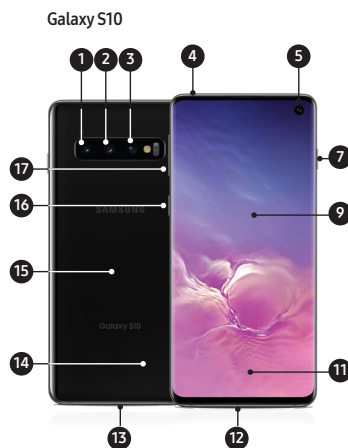

Device Layout

1. 12MP Telephoto Camera
2. 12MP Dual Aperture Camera
3. 16MP Ultra-Wide Camera
4. SIM and microSD Card
5. Front-Facing 10MP Camera
6. 8MP Portrait Camera
7. Power Button
8. Power Button with Electrostatic Fingerprint Sensor
9. Dynamic AMOLED Curved Display
10. Dynamic AMOLED Flat Display
11. In-Screen Ultrasonic Fingerprint
12. USB Type-C
- 3.5mm Earphone Jack
14. Battery
15. Wireless Charging with Wireless PowerShare
16. Bixby Button
17. Volume Button