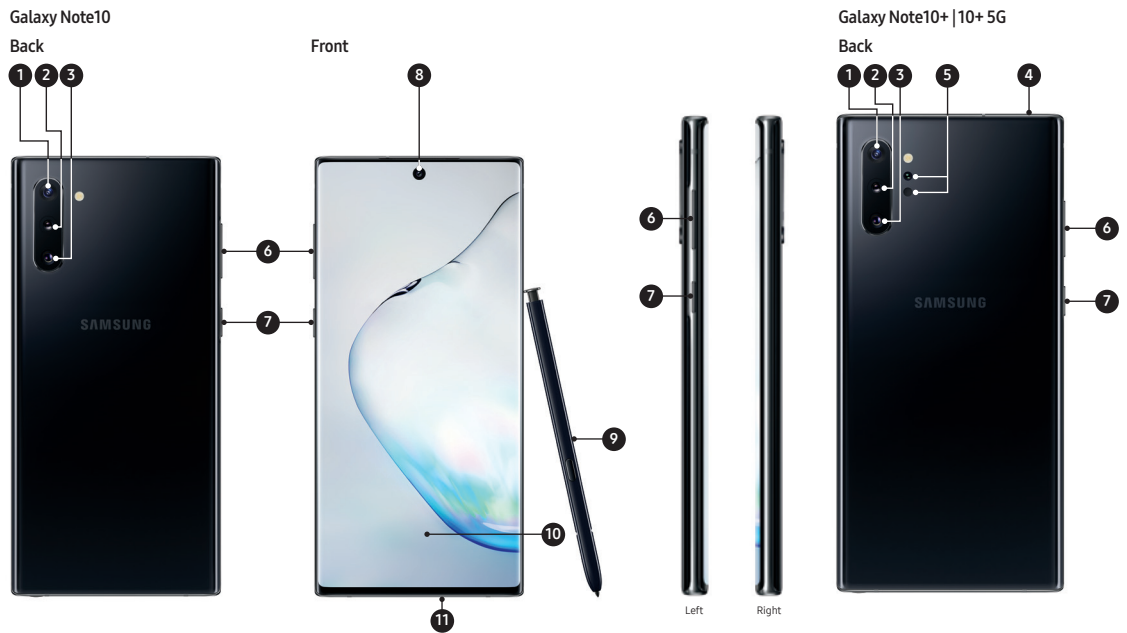

Device Layout

1. 16MP Ultra Wide Camera
2. 12MP Wide-Angle Camera
3. 12MP Telephoto Camera
4. MicroSD (Note10+ | 10+ 5G)
5. DepthVision Camera
6. Volume Keys
7. Power Button
8. 10MP Selfie Camera
9. S Pen
10. Ultrasonic Fingerprint
11. USB-C

Learn More

samsung.com/business insights.samsung.com

Product Support

1-866-SAM4BIZ

Follow Us

youtube.com/samsungbizusa [@SamsungBizUSA](https://twitter.com/SamsungBizUSA)