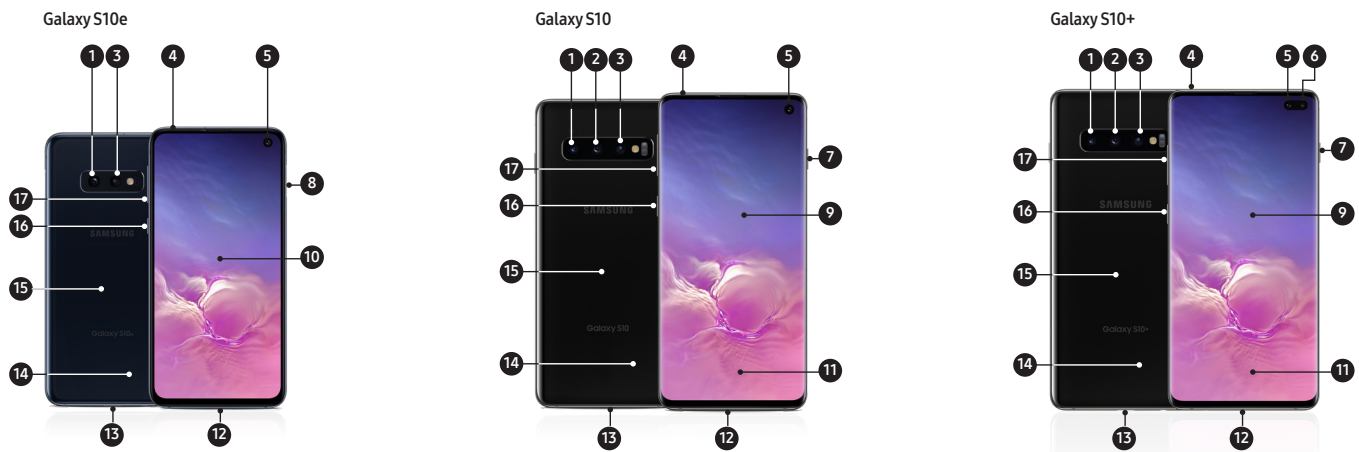

Device Layout

1. 12MP Telephoto Camera
2. 12MP Dual Aperture Camera
3. 16MP Ultra-Wide Camera
4. SIM and microSD Card
5. Front-Facing 10MP Camera
6. 8MP Portrait Camera
7. Power Button
8. Power Button with Electrostatic Fingerprint Sensor
9. Dynamic AMOLED Curved Display
10. Dynamic AMOLED Flat Display
11. In-Screen Ultrasonic Fingerprint
12. USB Type-C
- 3.5mm Earphone Jack
14. Battery
15. Wireless Charging with Wireless Powershare
16. Bixby Button
17. Volume Button

Learn More samsung.com/business insights.samsung.com
Product Support 1-866-SAM4BIZ
Follow Us youtube.com/samsungbizusa [@SamsungBizUSA](https://twitter.com/SamsungBizUSA)

©2019 Samsung Electronics America, Inc. Samsung, Galaxy, S10e, S10, S10+, Knox, DeX, Bixby and Dynamic Super AMOLED are all trademarks of Samsung Electronics Co., Ltd. Other company names, product names and marks mentioned herein are the property of their respective owners and may be trademarks or registered trademarks. Appearance of devices may vary. Screen images simulated. Printed in U.S.A. HHP-VZW-GALAXYS10ES10S10+DSHT-APR19T