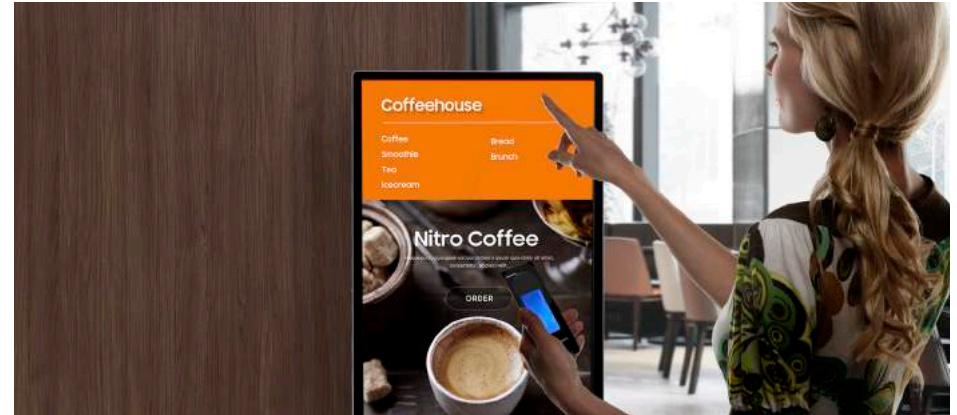

Samsung Kiosk is an all-in-one solution that's ready to go. Built on Samsung's proven SoC (System on Chip) technology, there's no external PC required.

Sleek and modern design

The streamlined design with optional stand offers clean cable management and stylish integration into any business' interior design.

Flexible installation options

For enhanced flexibility, the Samsung Kiosk offers three installation types: countertop, floor stand and wall-mounted.

Built-in merchant flexibility

The modular design with built-in printer enables a variety of payment options including credit card, barcode, QR code and NFC.¹ No additional peripherals are needed, which simplifies maintenance and associated costs.

Anti-microbial and shatter-resistant screen

The Samsung Kiosk's sharp, clear screen is treated with an antimicrobial coating.² And a shatter-resistant film ensures the screen stays intact even if it's broken.³

Secure self-service

The trusted Samsung Knox platform delivers three layers of security protection to help keep your device and self-service ecosystem secure.

Control and monitor your fleet from anywhere

Deploy and securely manage your entire network of Samsung Kiosks with MagicINFO RMS.⁴ You can easily view kiosk information, check peripheral devices, manage settings and resolve errors.

Warranty

The Samsung Kiosk is covered by our 3-year limited warranty.