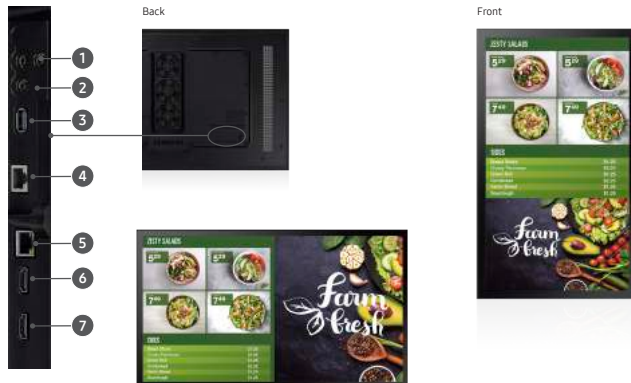

Connectivity

1. RS232C In Out
2. Audio Out
3. USB
4. RJ45 (LAN Out)
5. HDBT (LAN In)
6. HDMI In 1
7. HDMI In 2

ProCare

Samsung ProCare Outdoor Display Solutions

- Fast Track with White Glove Next Day² Service
  - Includes tech-assisted exchange of display: Technician removes original unit, installs replacement and ships non-working unit to Samsung
- 7-days-a-week service delivery, excluding holidays
- 3-5 year terms available

Learn More

samsung.com/display samsung.com/business insights.samsung.com

Product Support

1-866-SAM4BIZ

Follow Us

[youtube.com/samsungbizusa](https://www.youtube.com/samsungbizusa) [@SamsungDisplay](https://twitter.com/SamsungDisplay) [@SamsungBizUSA](https://twitter.com/SamsungBizUSA) [samsungbusinessusa](https://www.instagram.com/samsungbusinessusa)

SAMSUNG